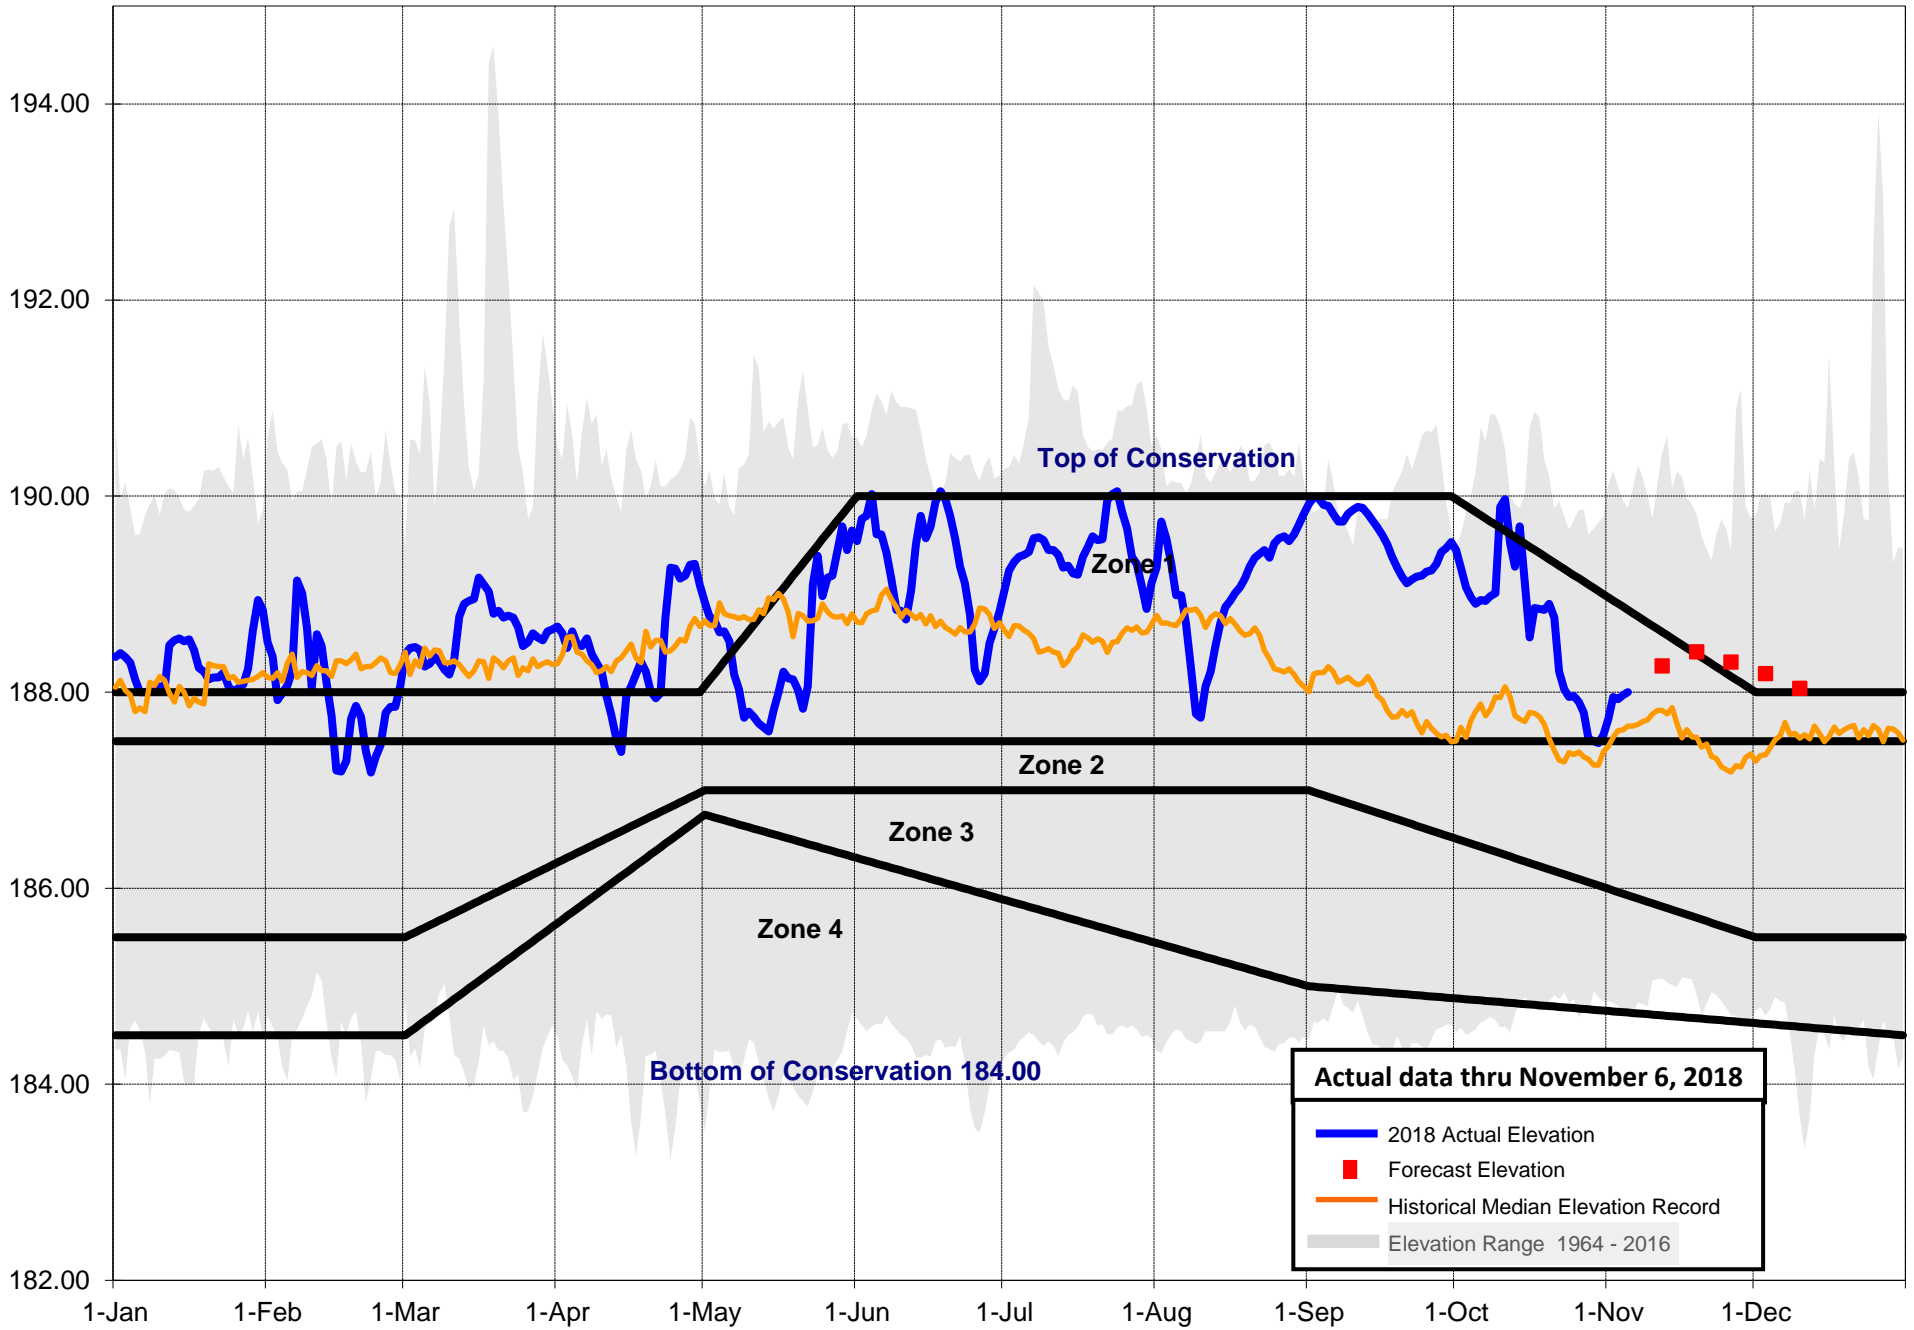

Elevation in FT NGVD

W.F. George Action Zones and Actual 2018 Elevations

Actual data thru November 6, 2018

- 2018 Actual Elevation
- Forecast Elevation
- Historical Median Elevation Record
- Elevation Range 1964 - 2016