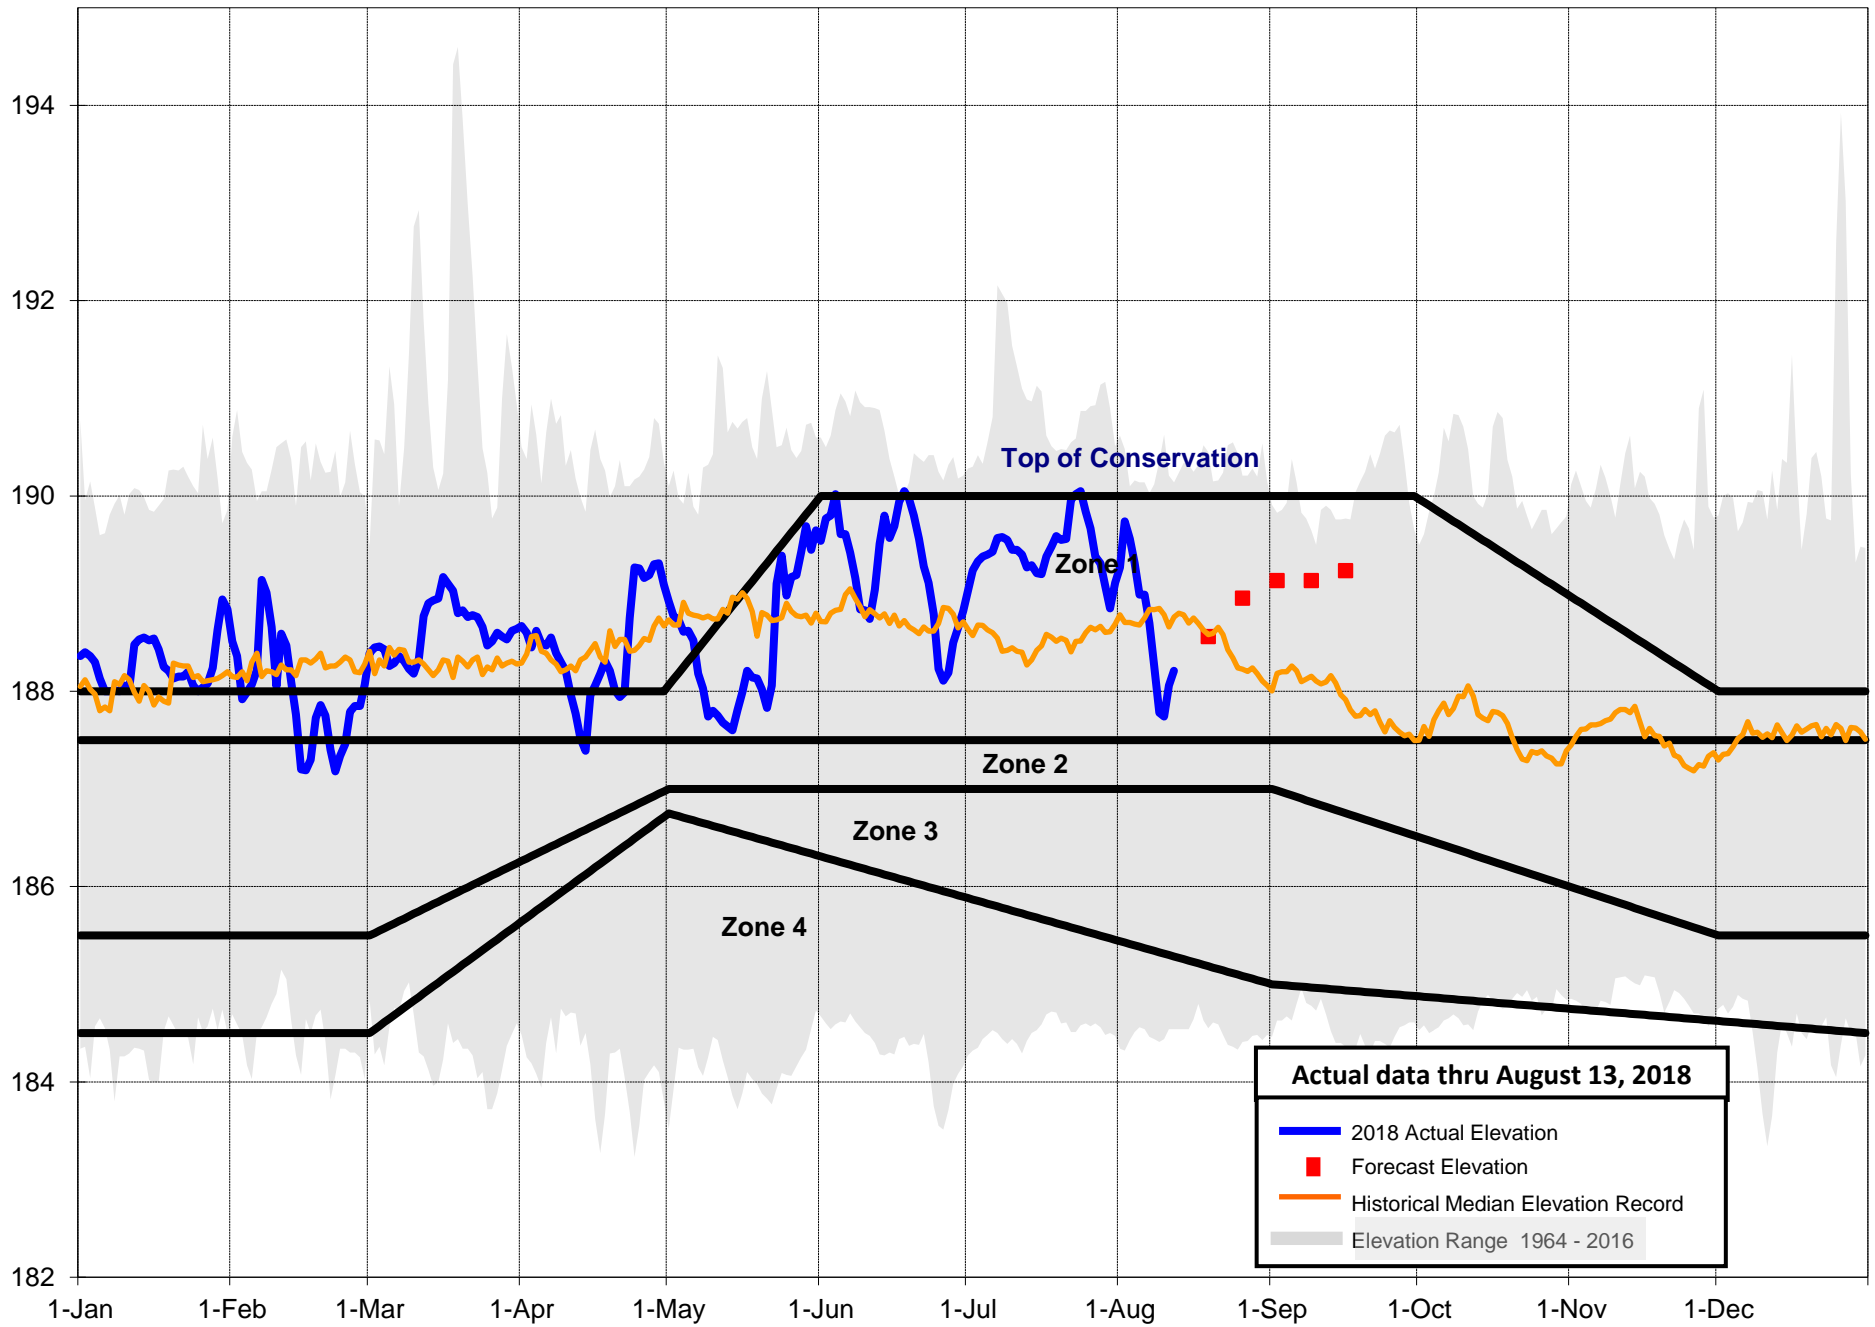

Elevation in FT NGVD

W.F. George Action Zones and Actual 2018 Elevations

Actual data thru August 13, 2018

- 2018 Actual Elevation
- Forecast Elevation
- Historical Median Elevation Record
- Elevation Range 1964 - 2016