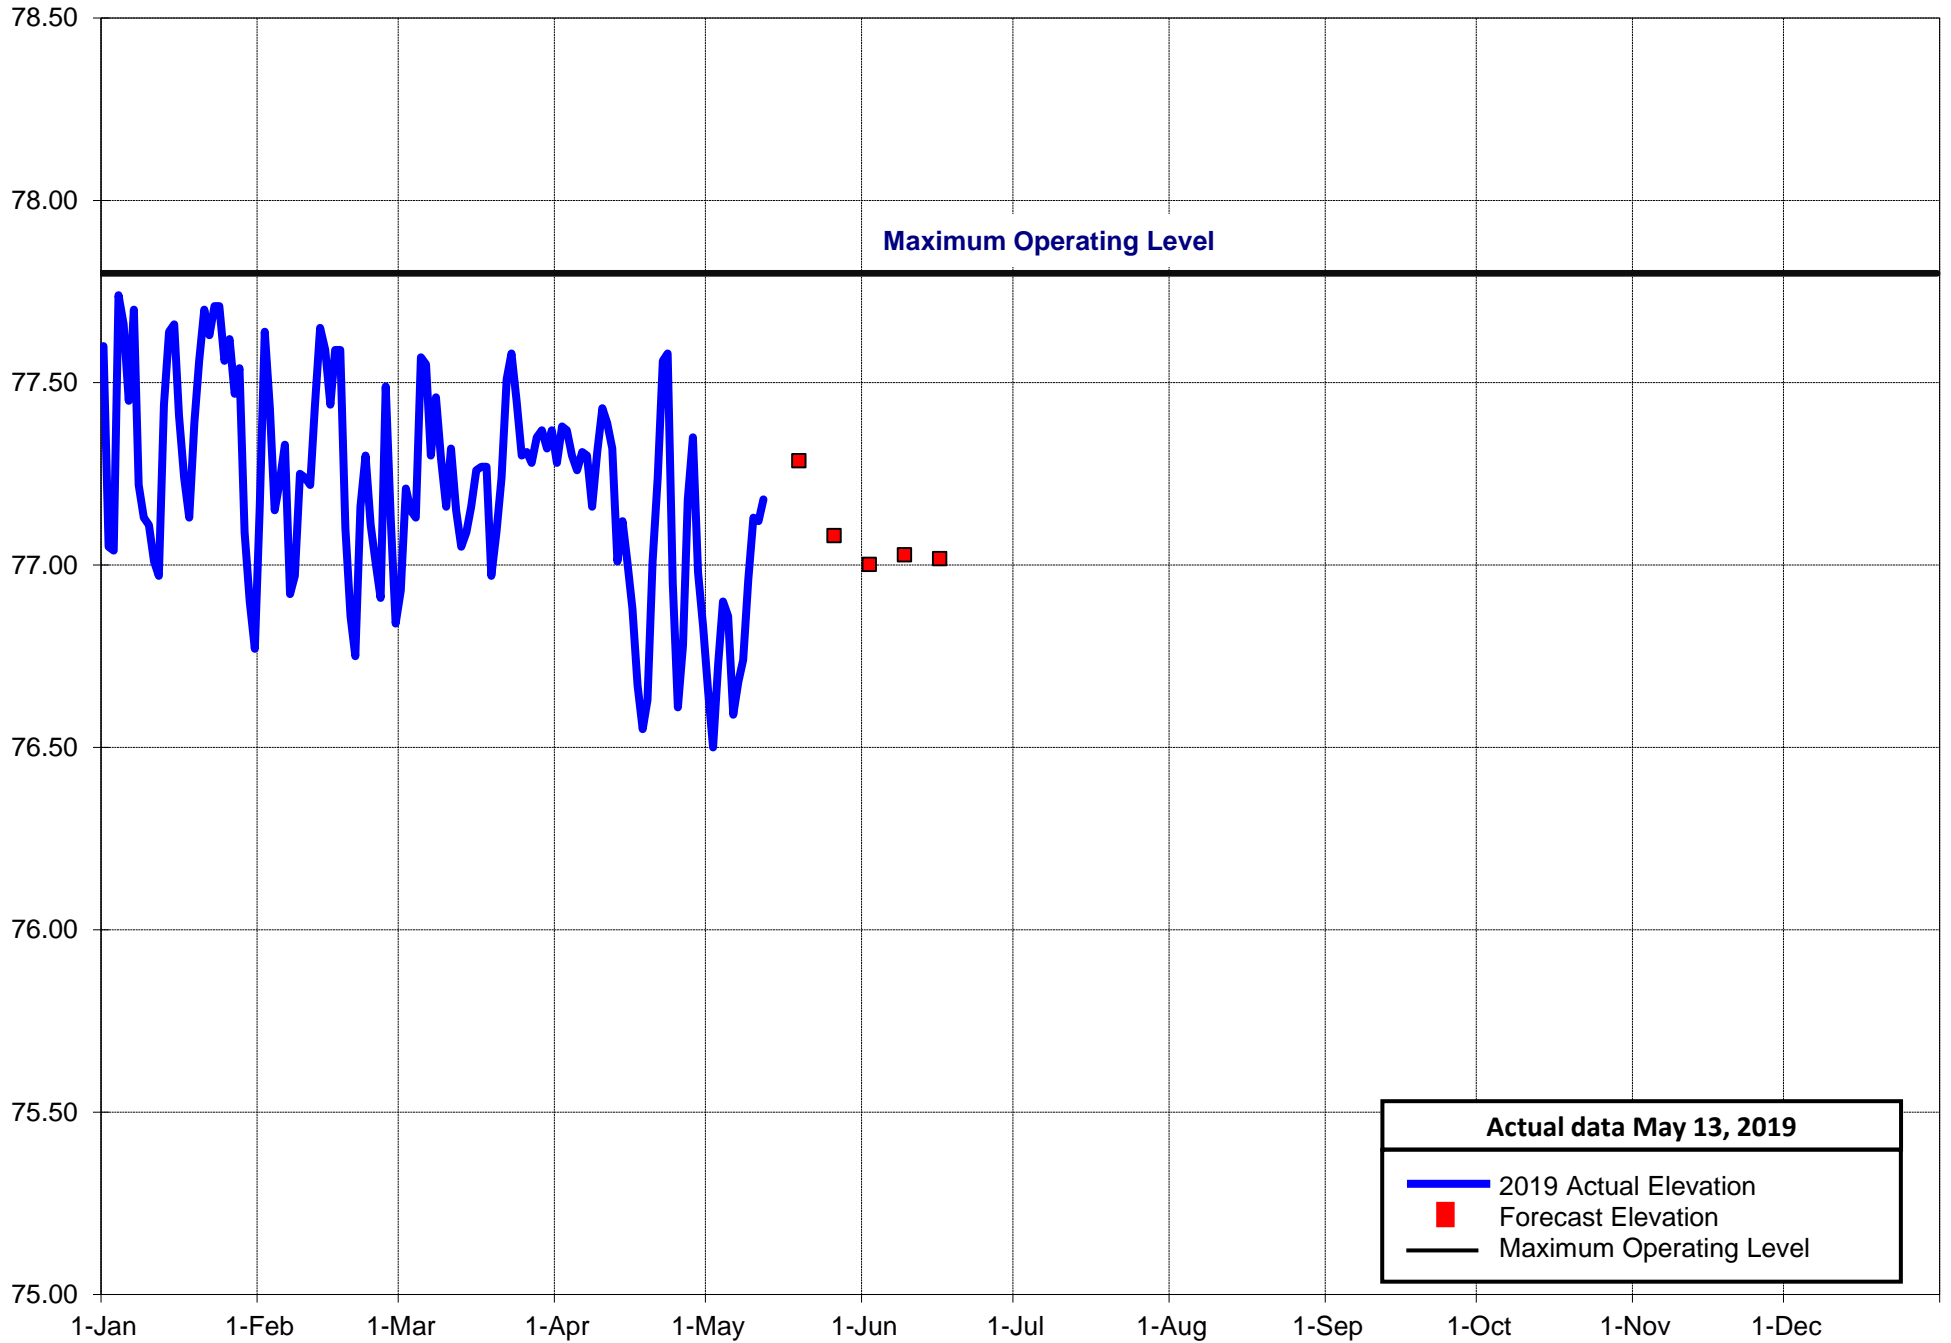

Jim Woodruff Actual & Projected 2019 Elevations

Elevation in FT NGVD

Actual data May 13, 2019

- 2019 Actual Elevation
- Forecast Elevation
- Maximum Operating Level