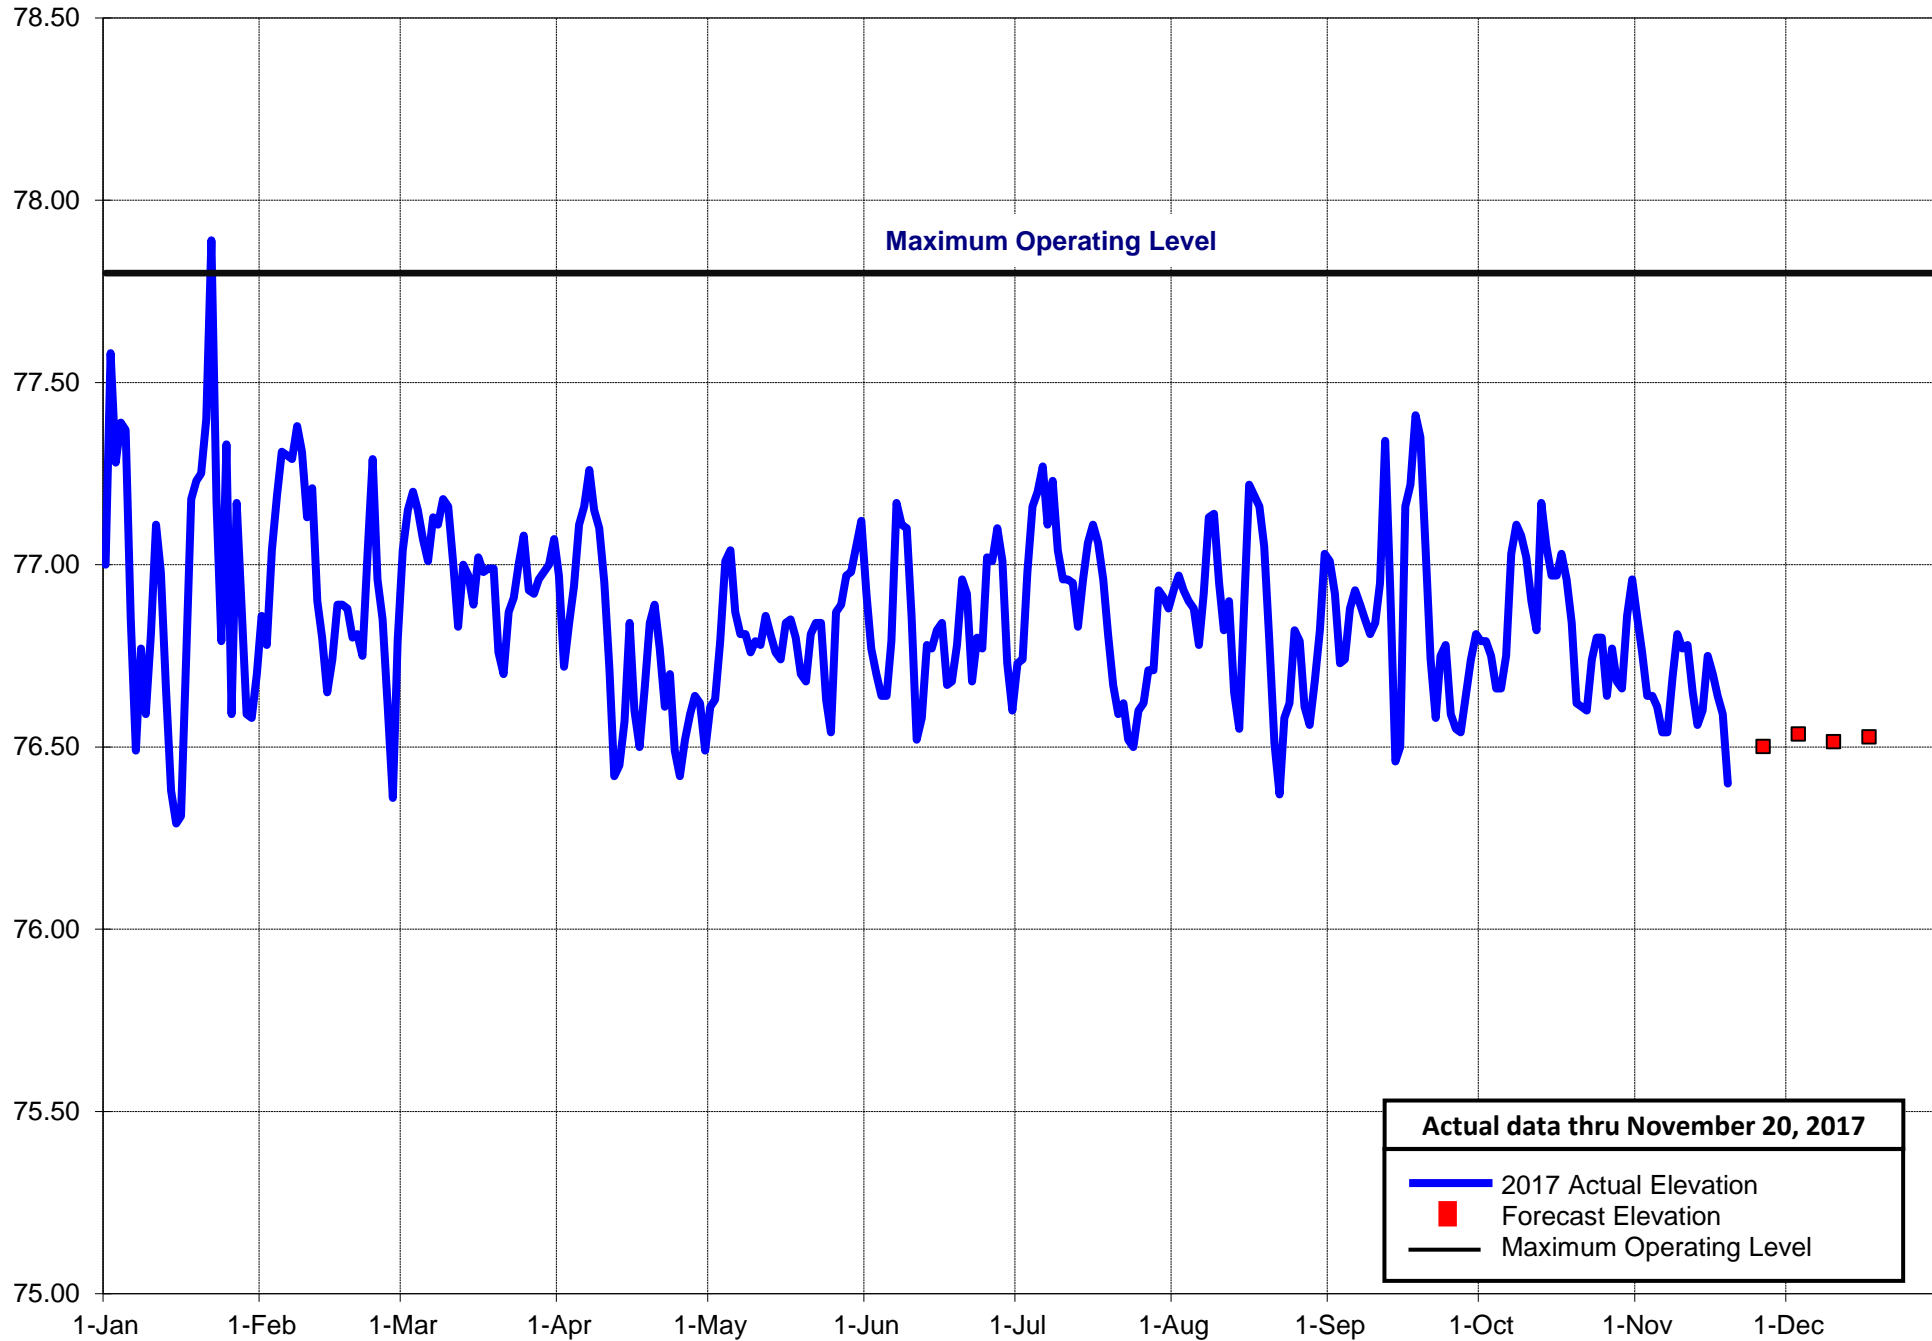

Elevation in FT NGVD

### Jim Woodruff Actual & Projected 2017 Elevations

**Actual data thru November 20, 2017**

- 2017 Actual Elevation
- Forecast Elevation
- Maximum Operating Level