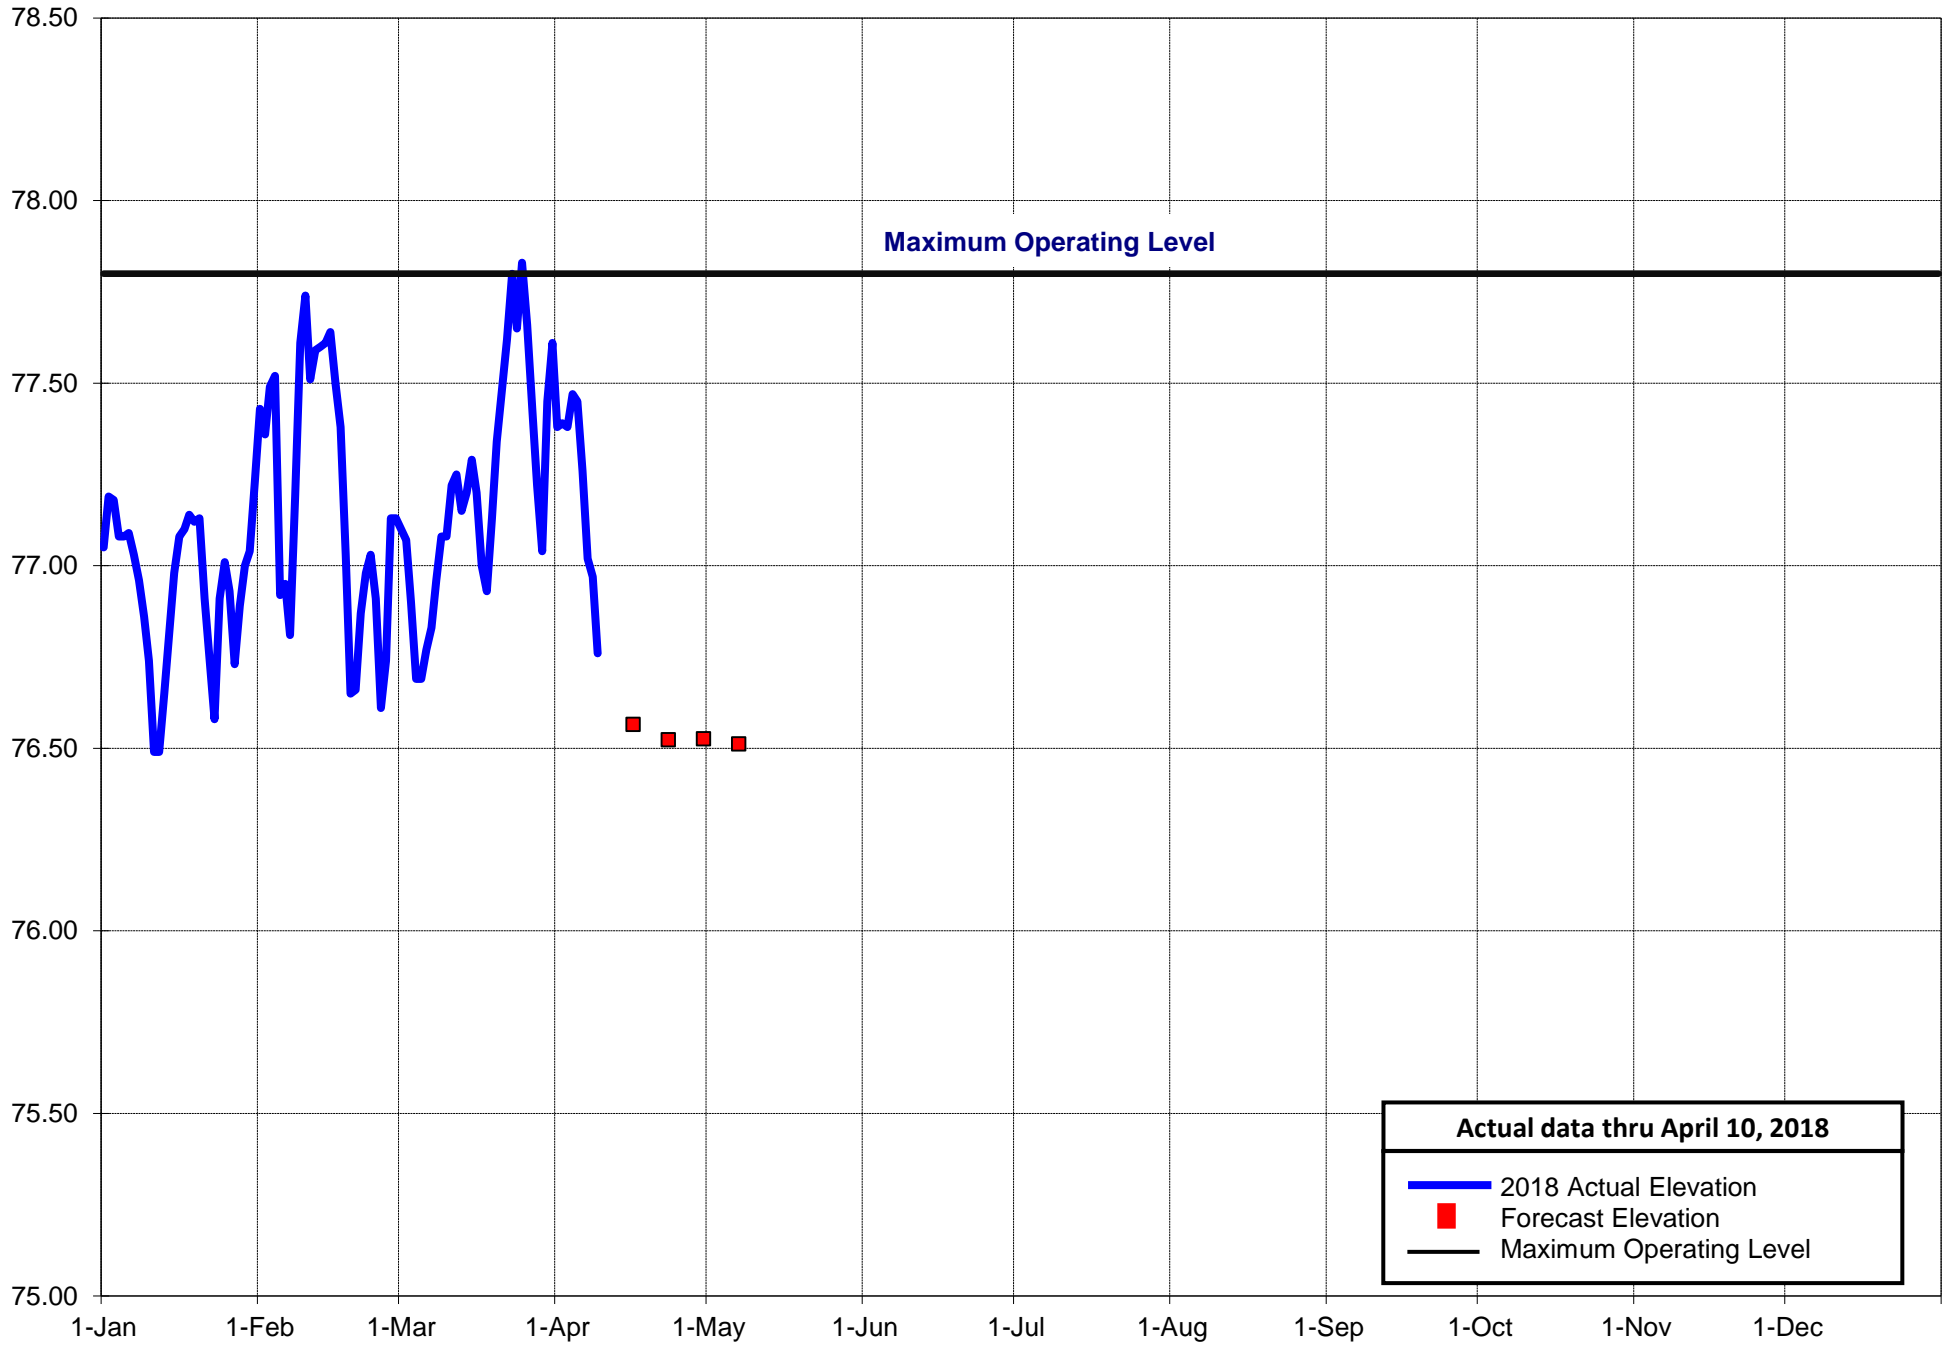

Jim Woodruff Actual & Projected 2018 Elevations

Elevation in FT NGVD

Actual data thru April 10, 2018

- 2018 Actual Elevation
- Forecast Elevation
- Maximum Operating Level