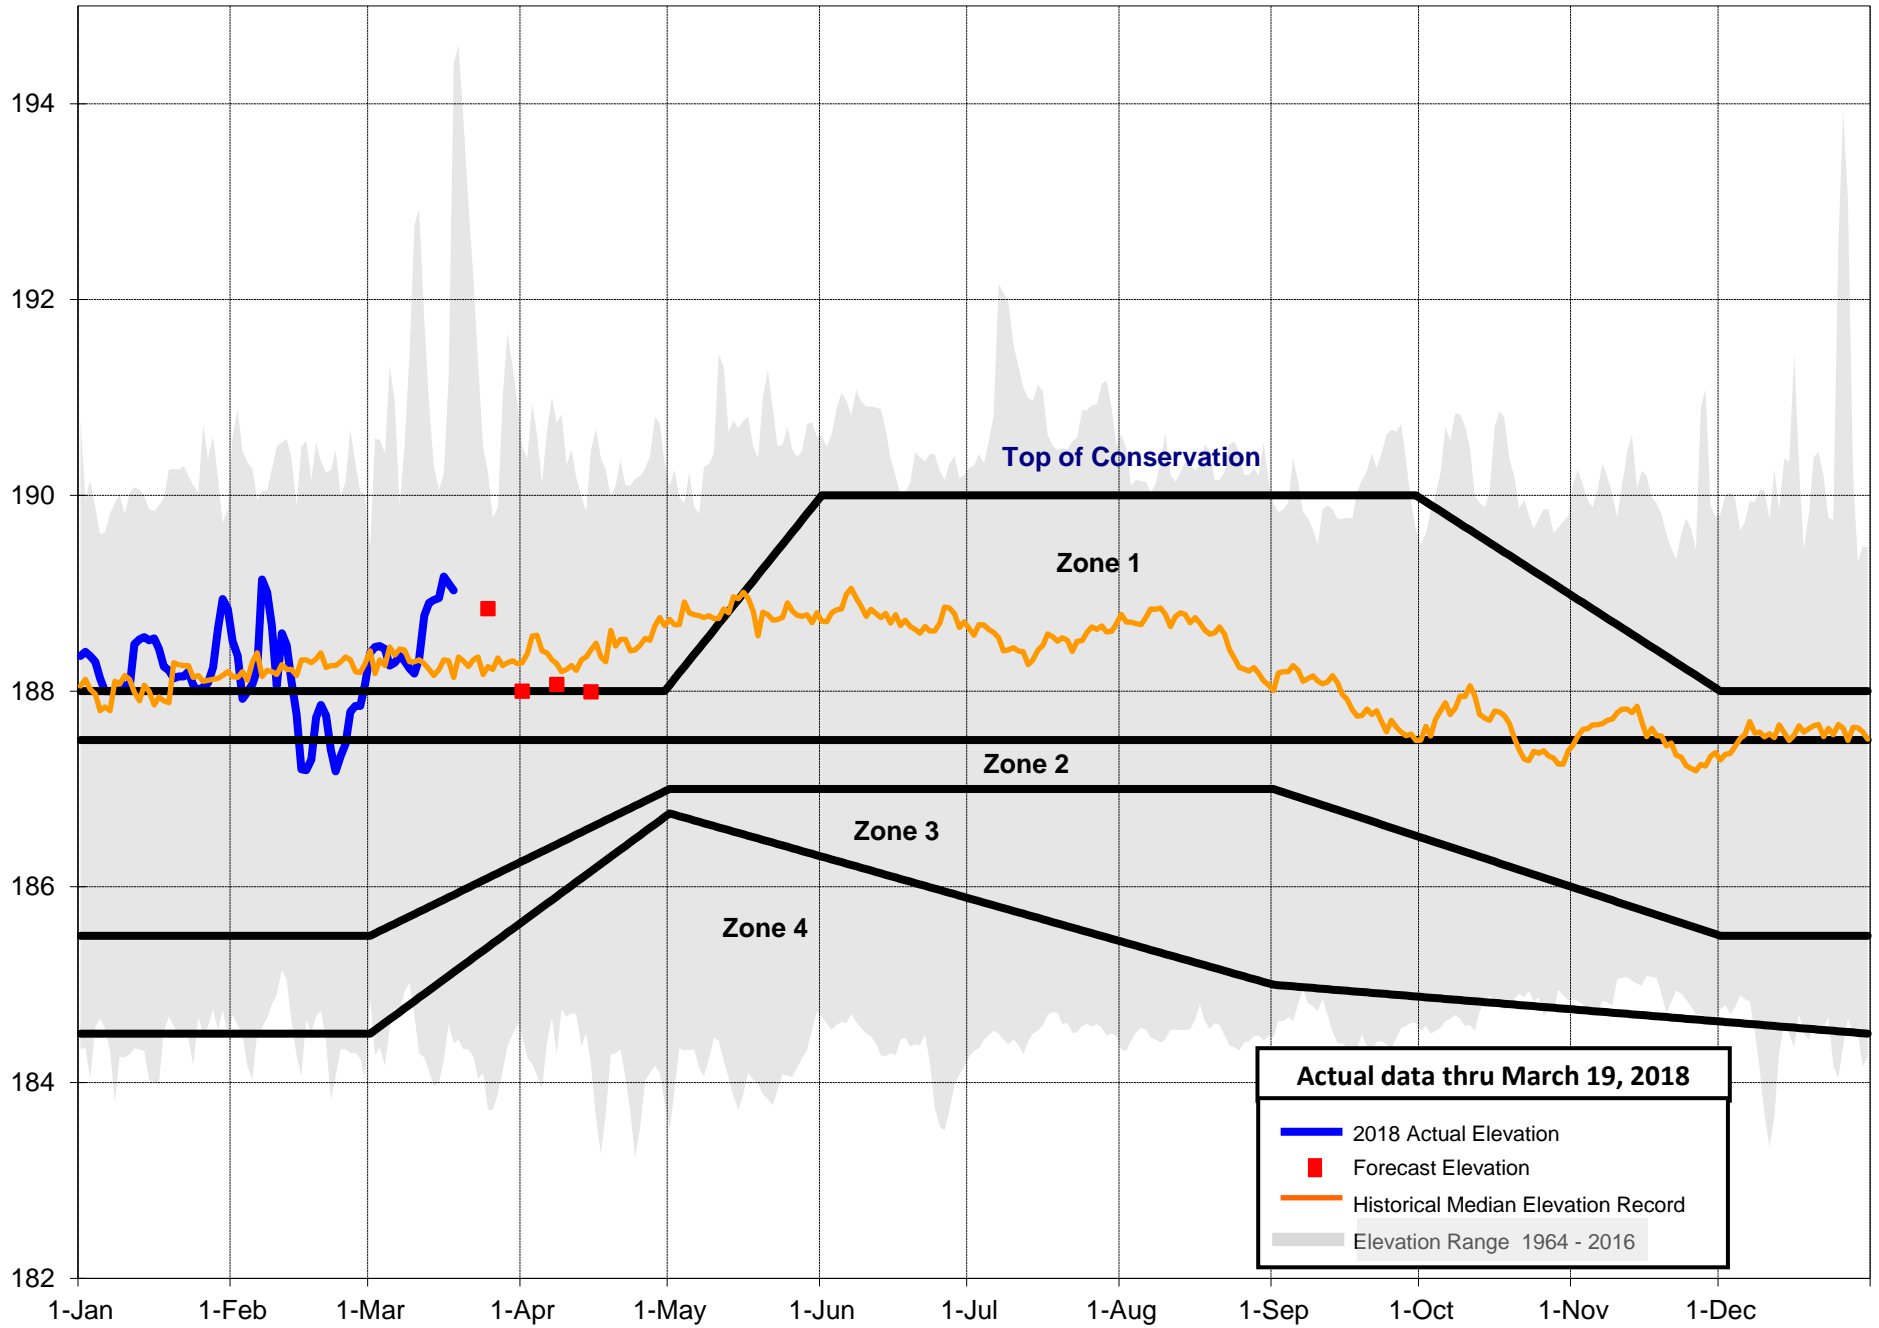

Elevation in FT NGVD

W.F. George Action Zones and Actual 2018 Elevations

Actual data thru March 19, 2018

- 2018 Actual Elevation
- Forecast Elevation
- Historical Median Elevation Record
- Elevation Range 1964 - 2016