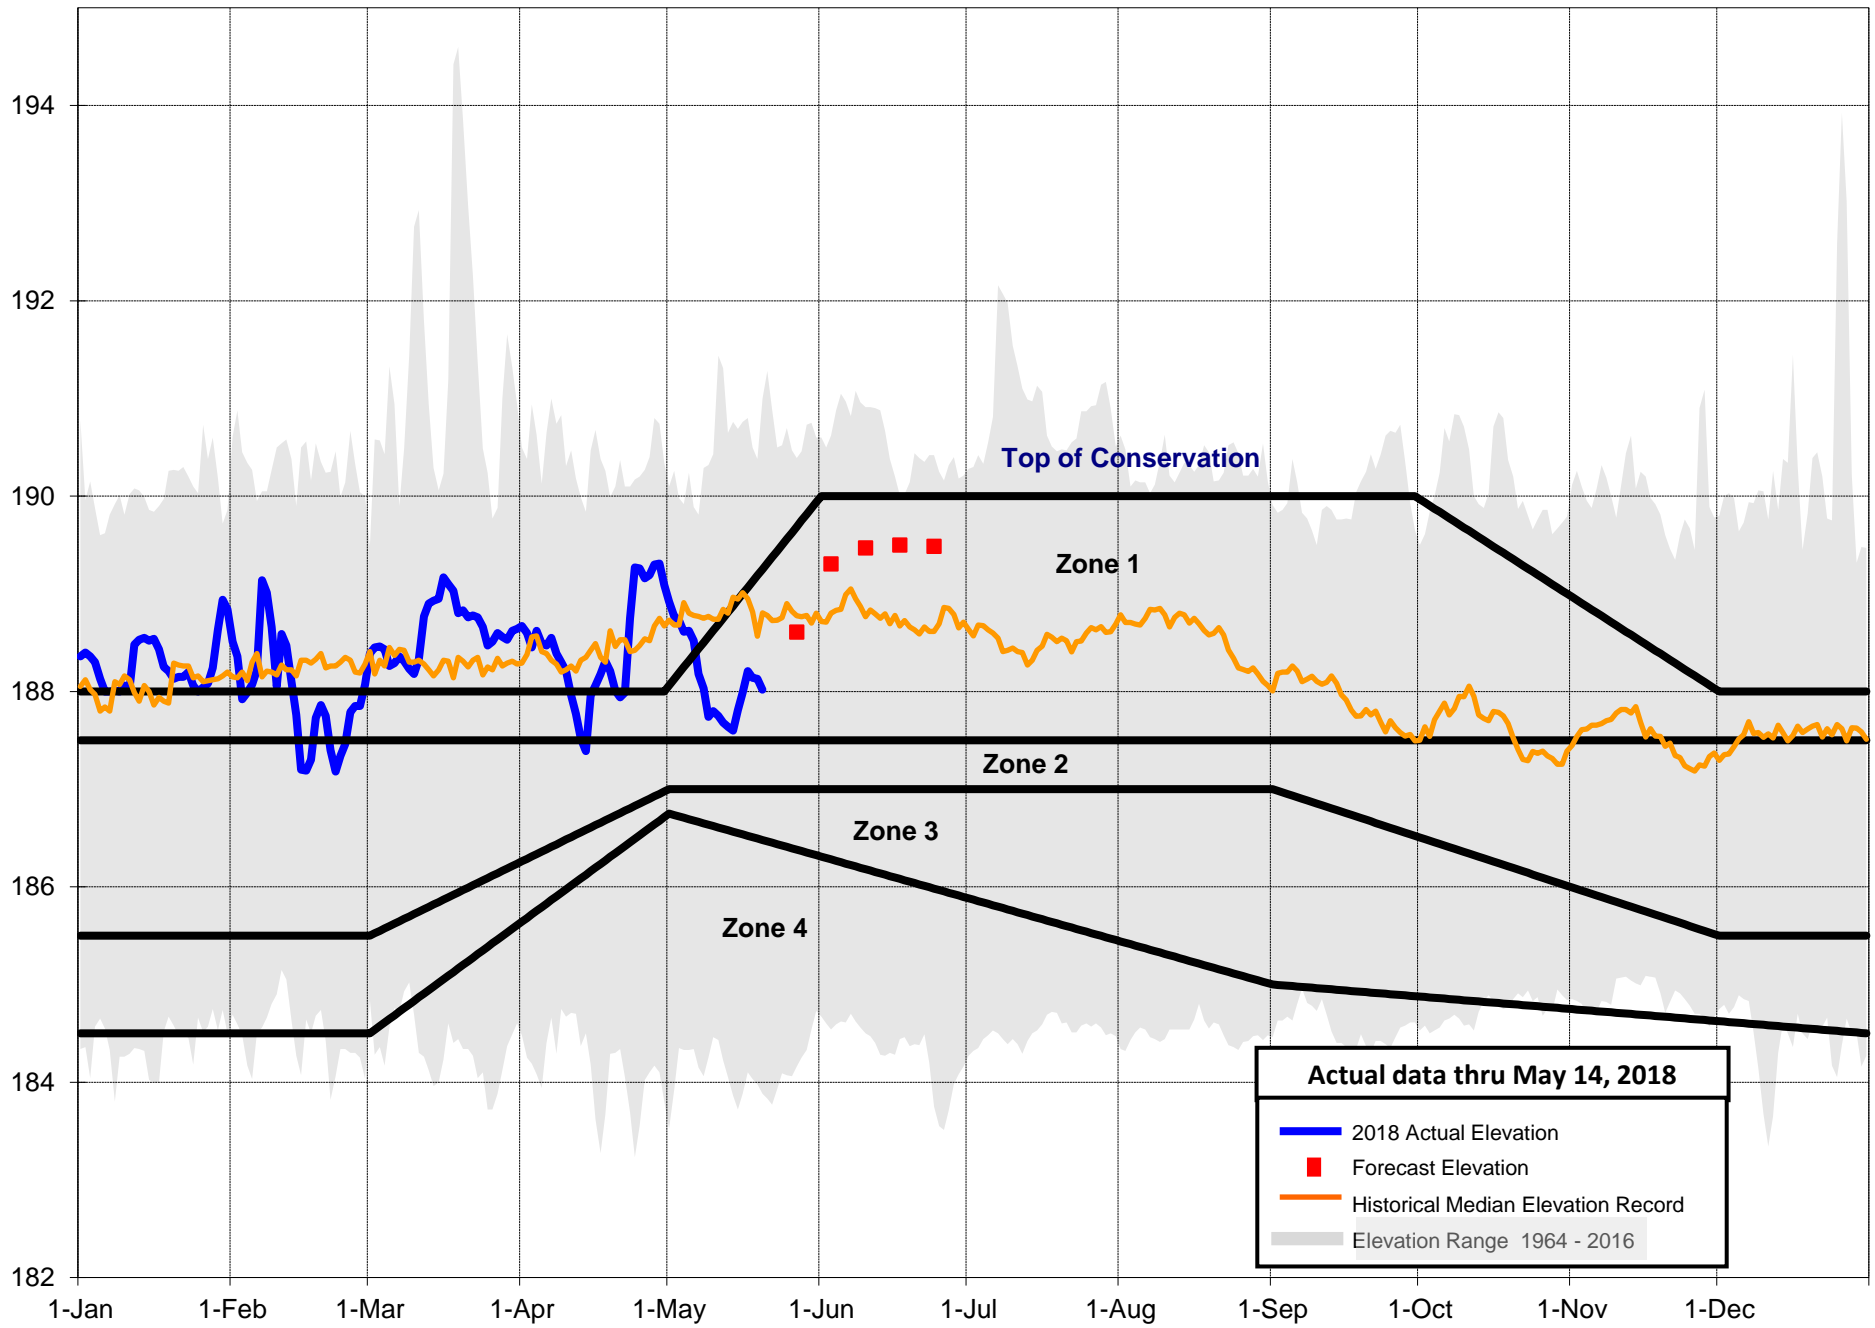

Elevation in FT NGVD

W.F. George Action Zones and Actual 2018 Elevations

Actual data thru May 14, 2018

- 2018 Actual Elevation
- Forecast Elevation
- Historical Median Elevation Record
- Elevation Range 1964 - 2016