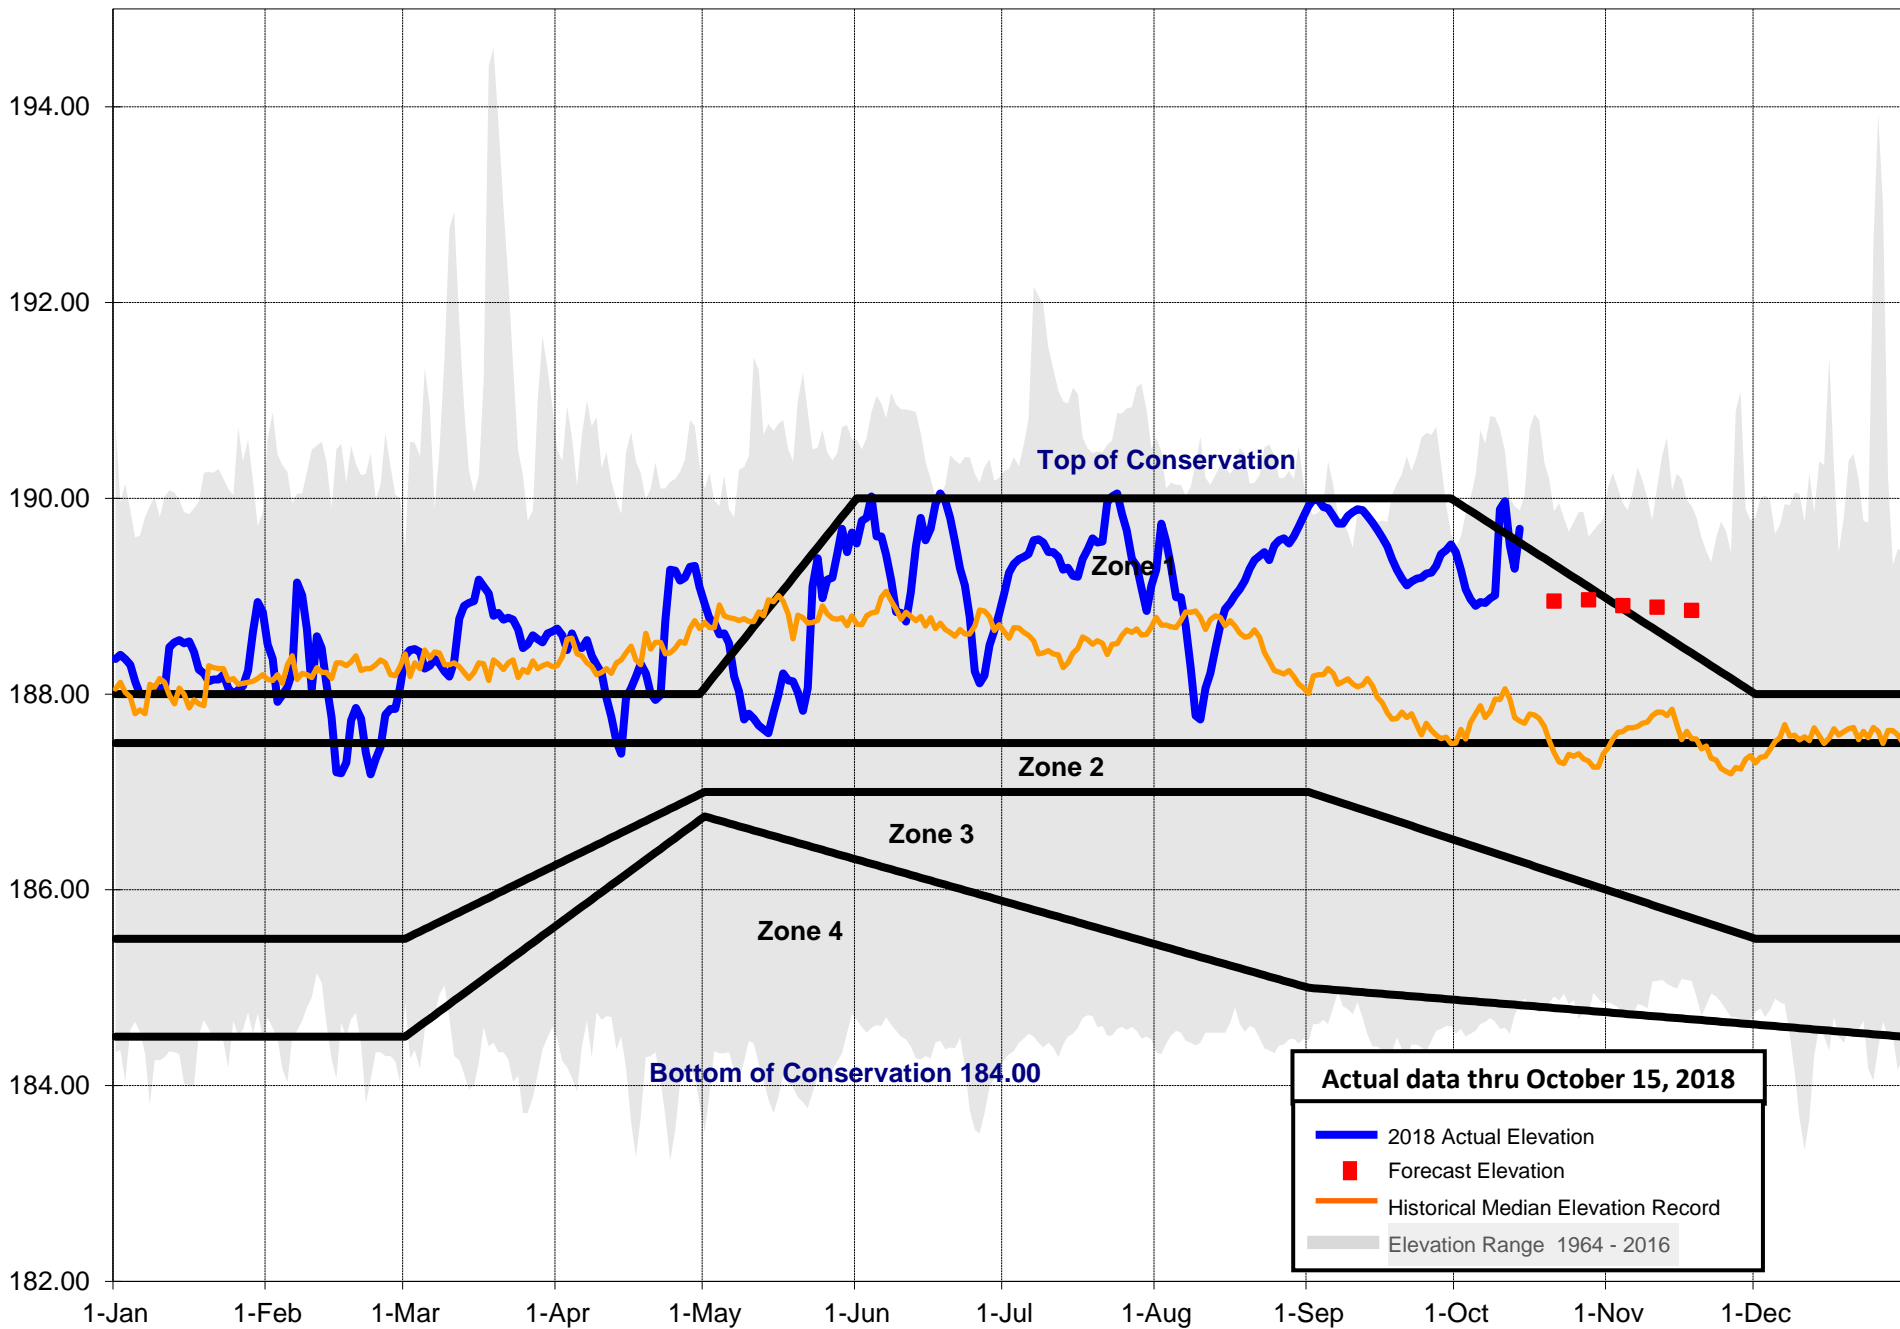

Elevation in FT NGVD

### W.F. George Action Zones and Actual 2018 Elevations

**Actual data thru October 15, 2018**

- 2018 Actual Elevation
- Forecast Elevation
- Historical Median Elevation Record
- Elevation Range 1964 - 2016