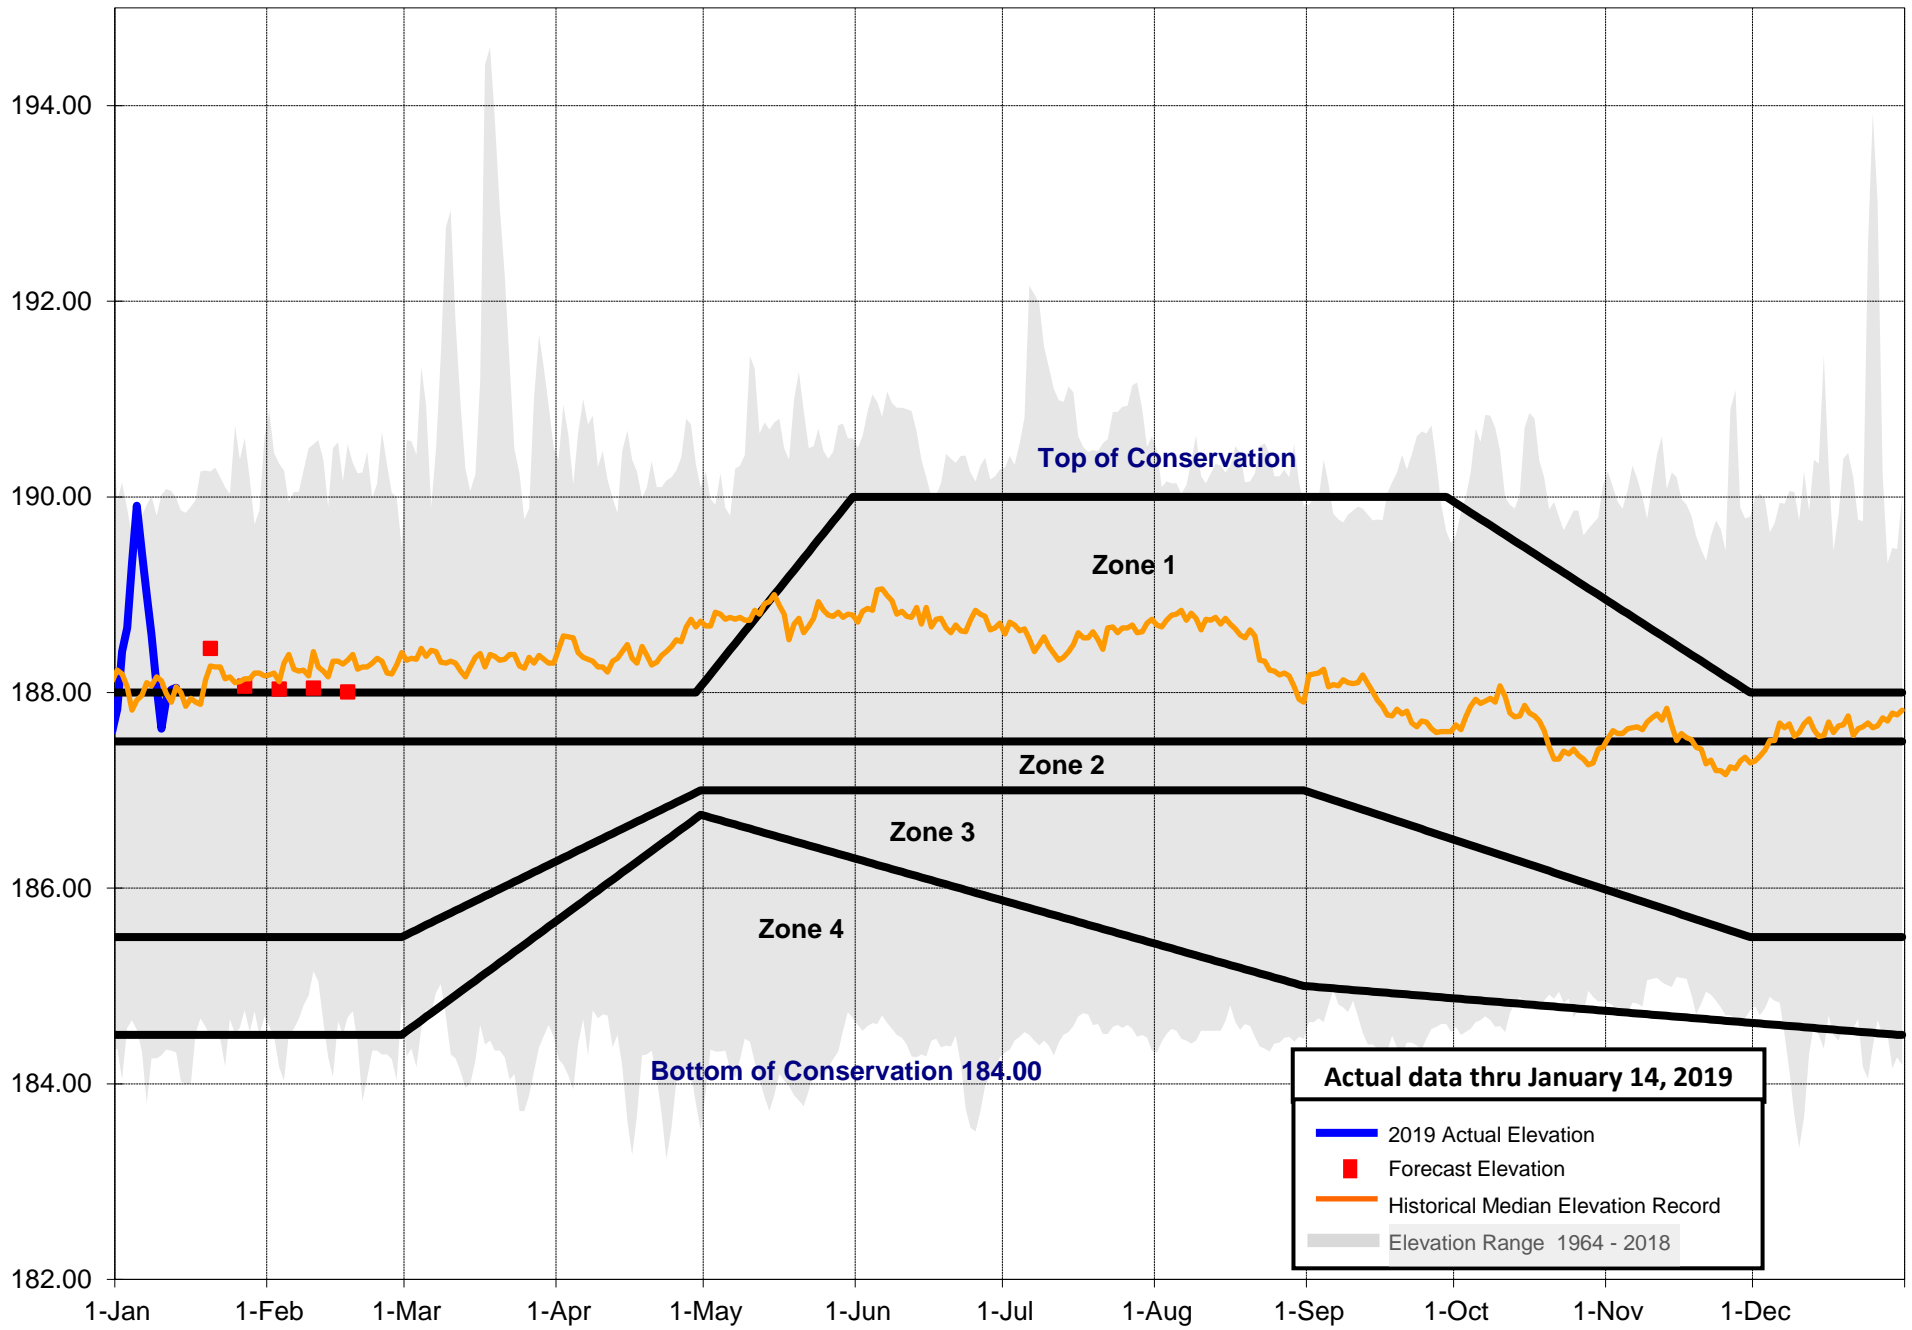

Elevation in FT NGVD

W.F. George Action Zones and Actual 2019 Elevations

Actual data thru January 14, 2019

- 2019 Actual Elevation
- Forecast Elevation
- Historical Median Elevation Record
- Elevation Range 1964 - 2018