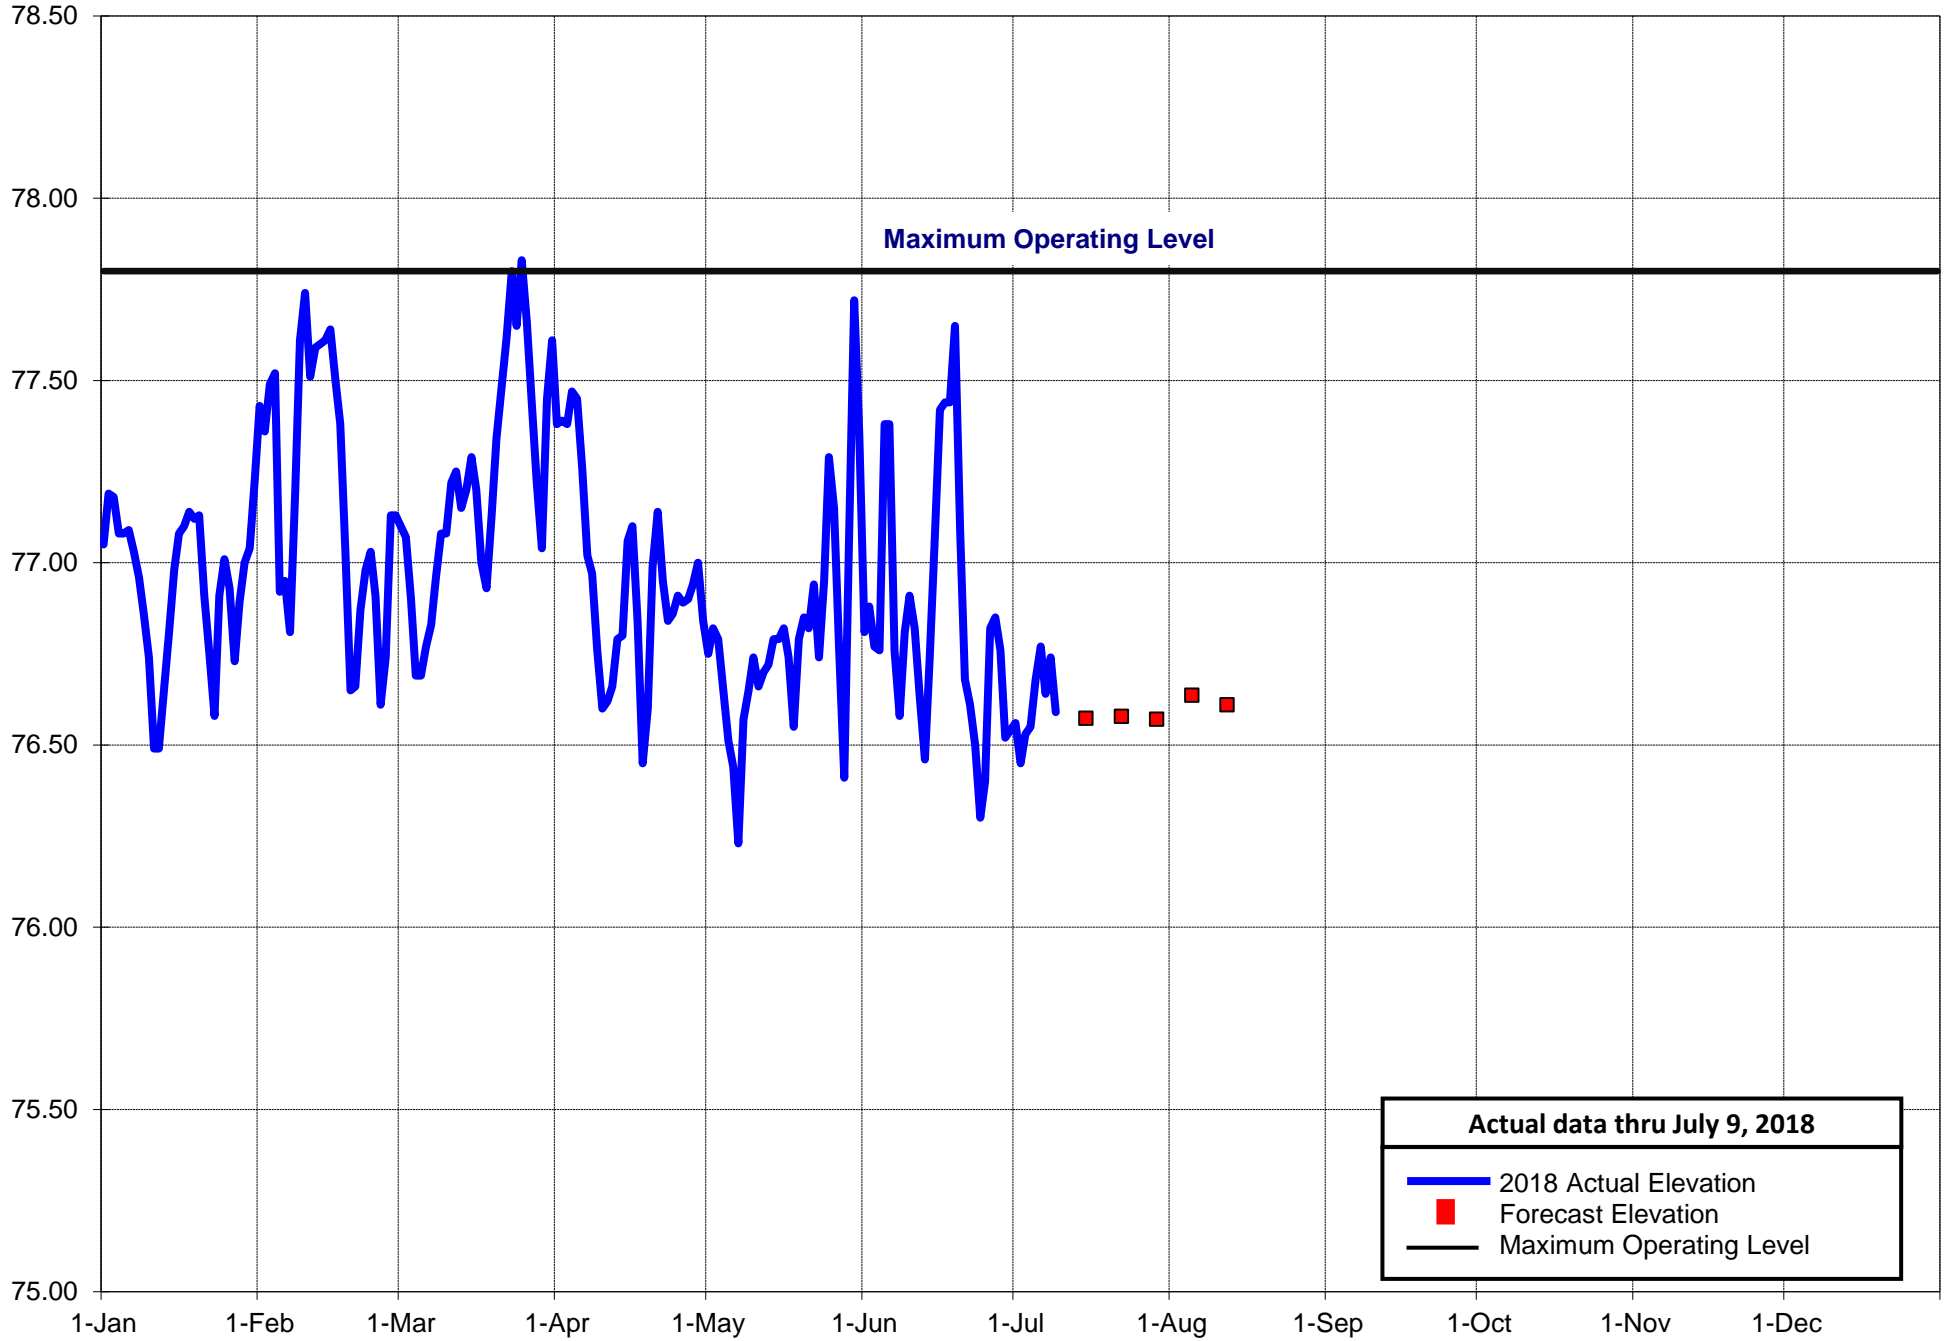

Jim Woodruff Actual & Projected 2018 Elevations

Elevation in FT NGVD

Actual data thru July 9, 2018

- 2018 Actual Elevation
- Forecast Elevation
- Maximum Operating Level