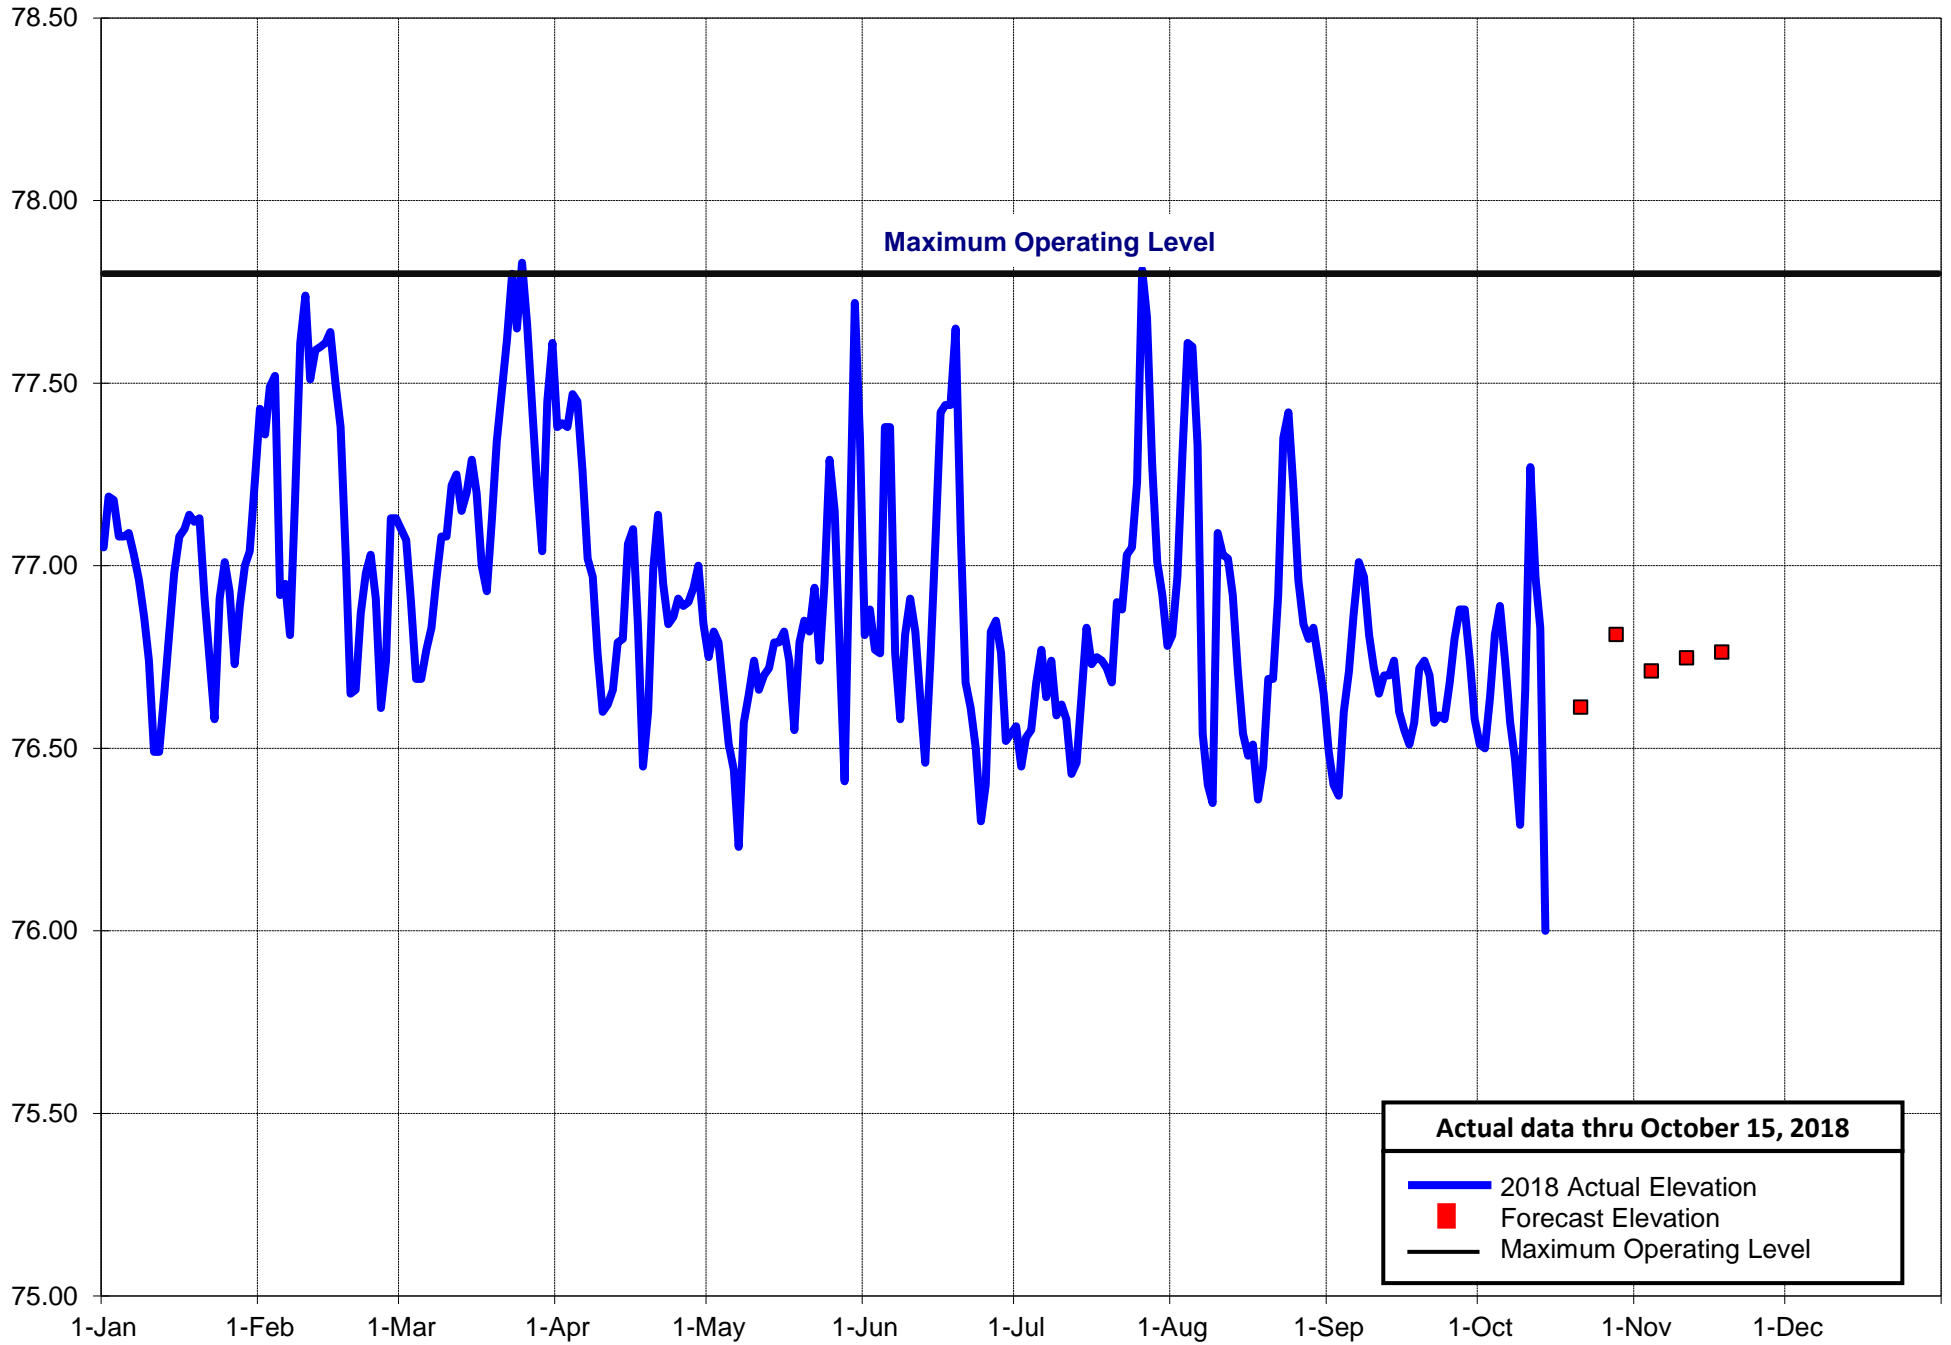

Jim Woodruff Actual & Projected 2018 Elevations

Elevation in FT NGVD

Actual data thru October 15, 2018

- 2018 Actual Elevation
- Forecast Elevation
- Maximum Operating Level