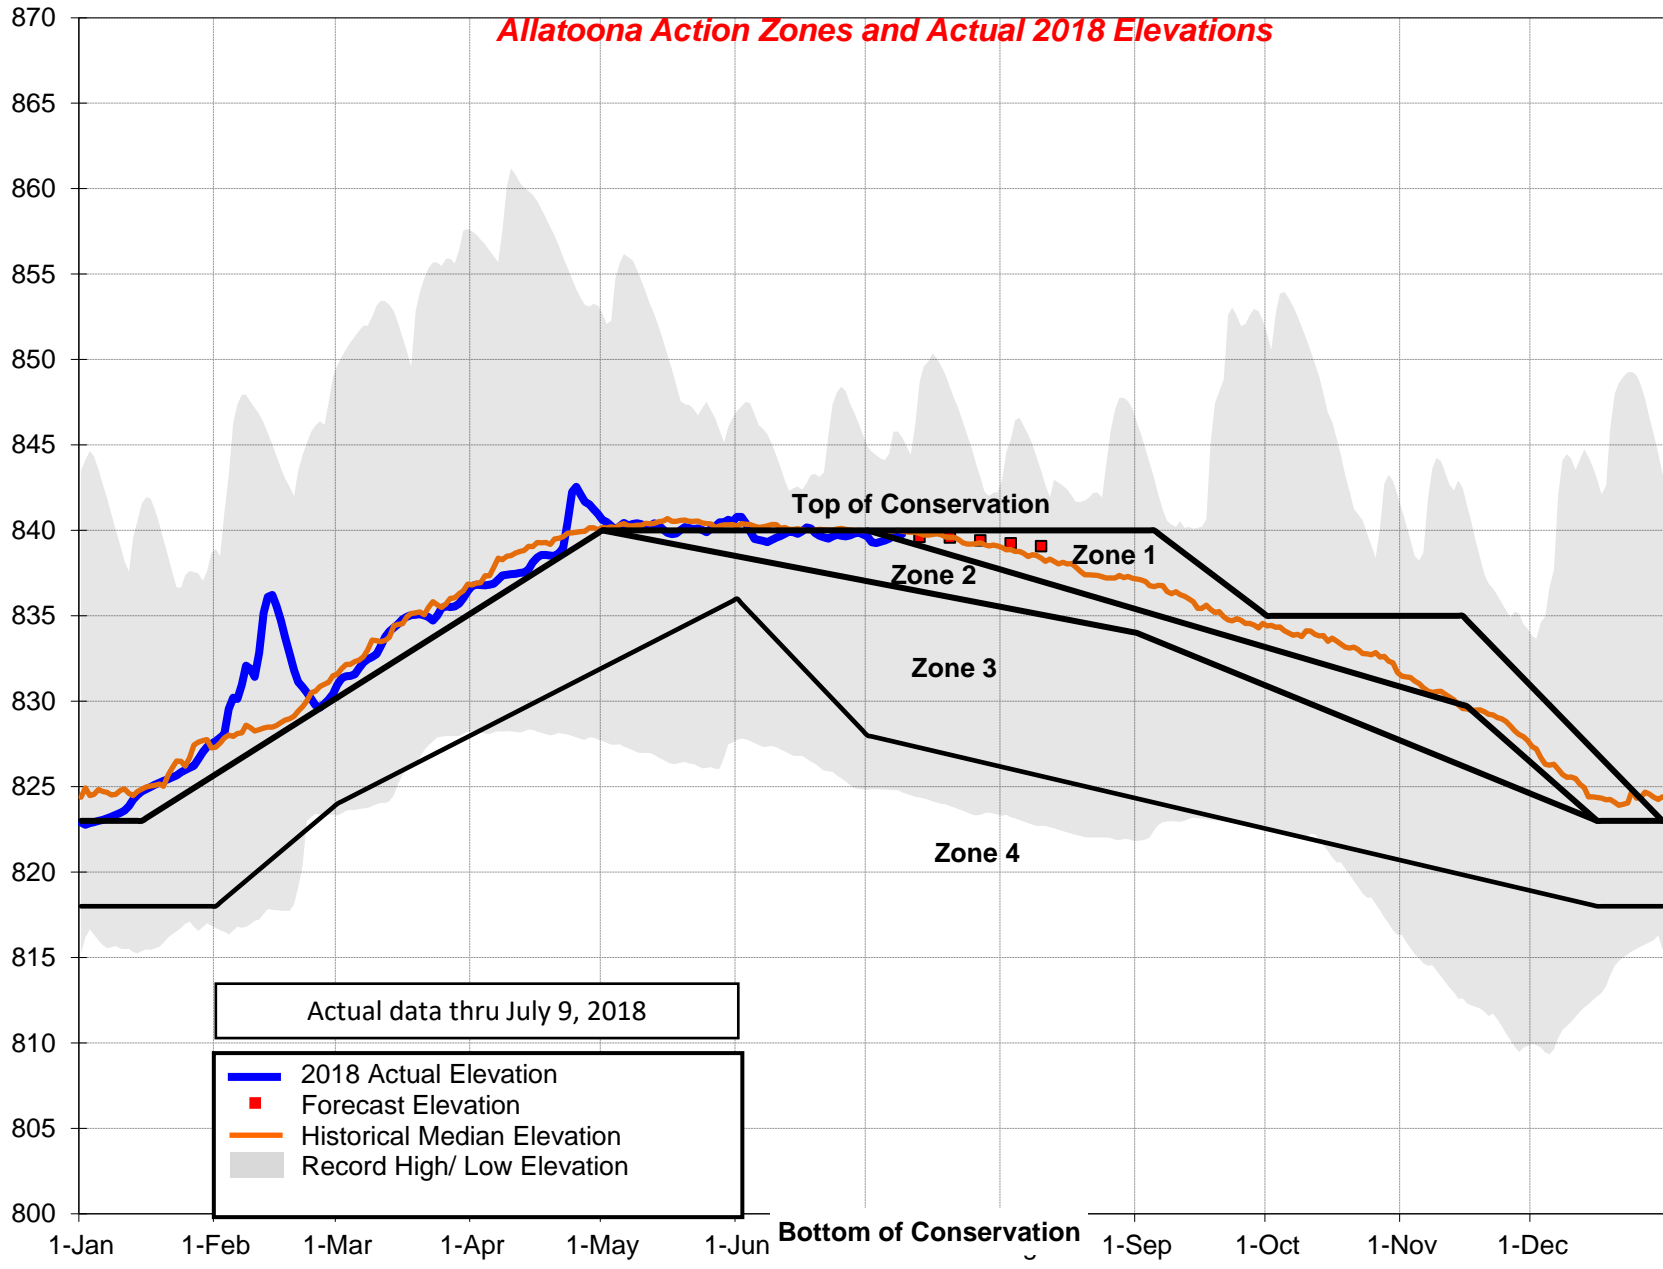

**Allatoona Action Zones and Actual 2018 Elevations**

Actual data thru July 9, 2018

- 2018 Actual Elevation
- Forecast Elevation
- Historical Median Elevation
- Record High/ Low Elevation