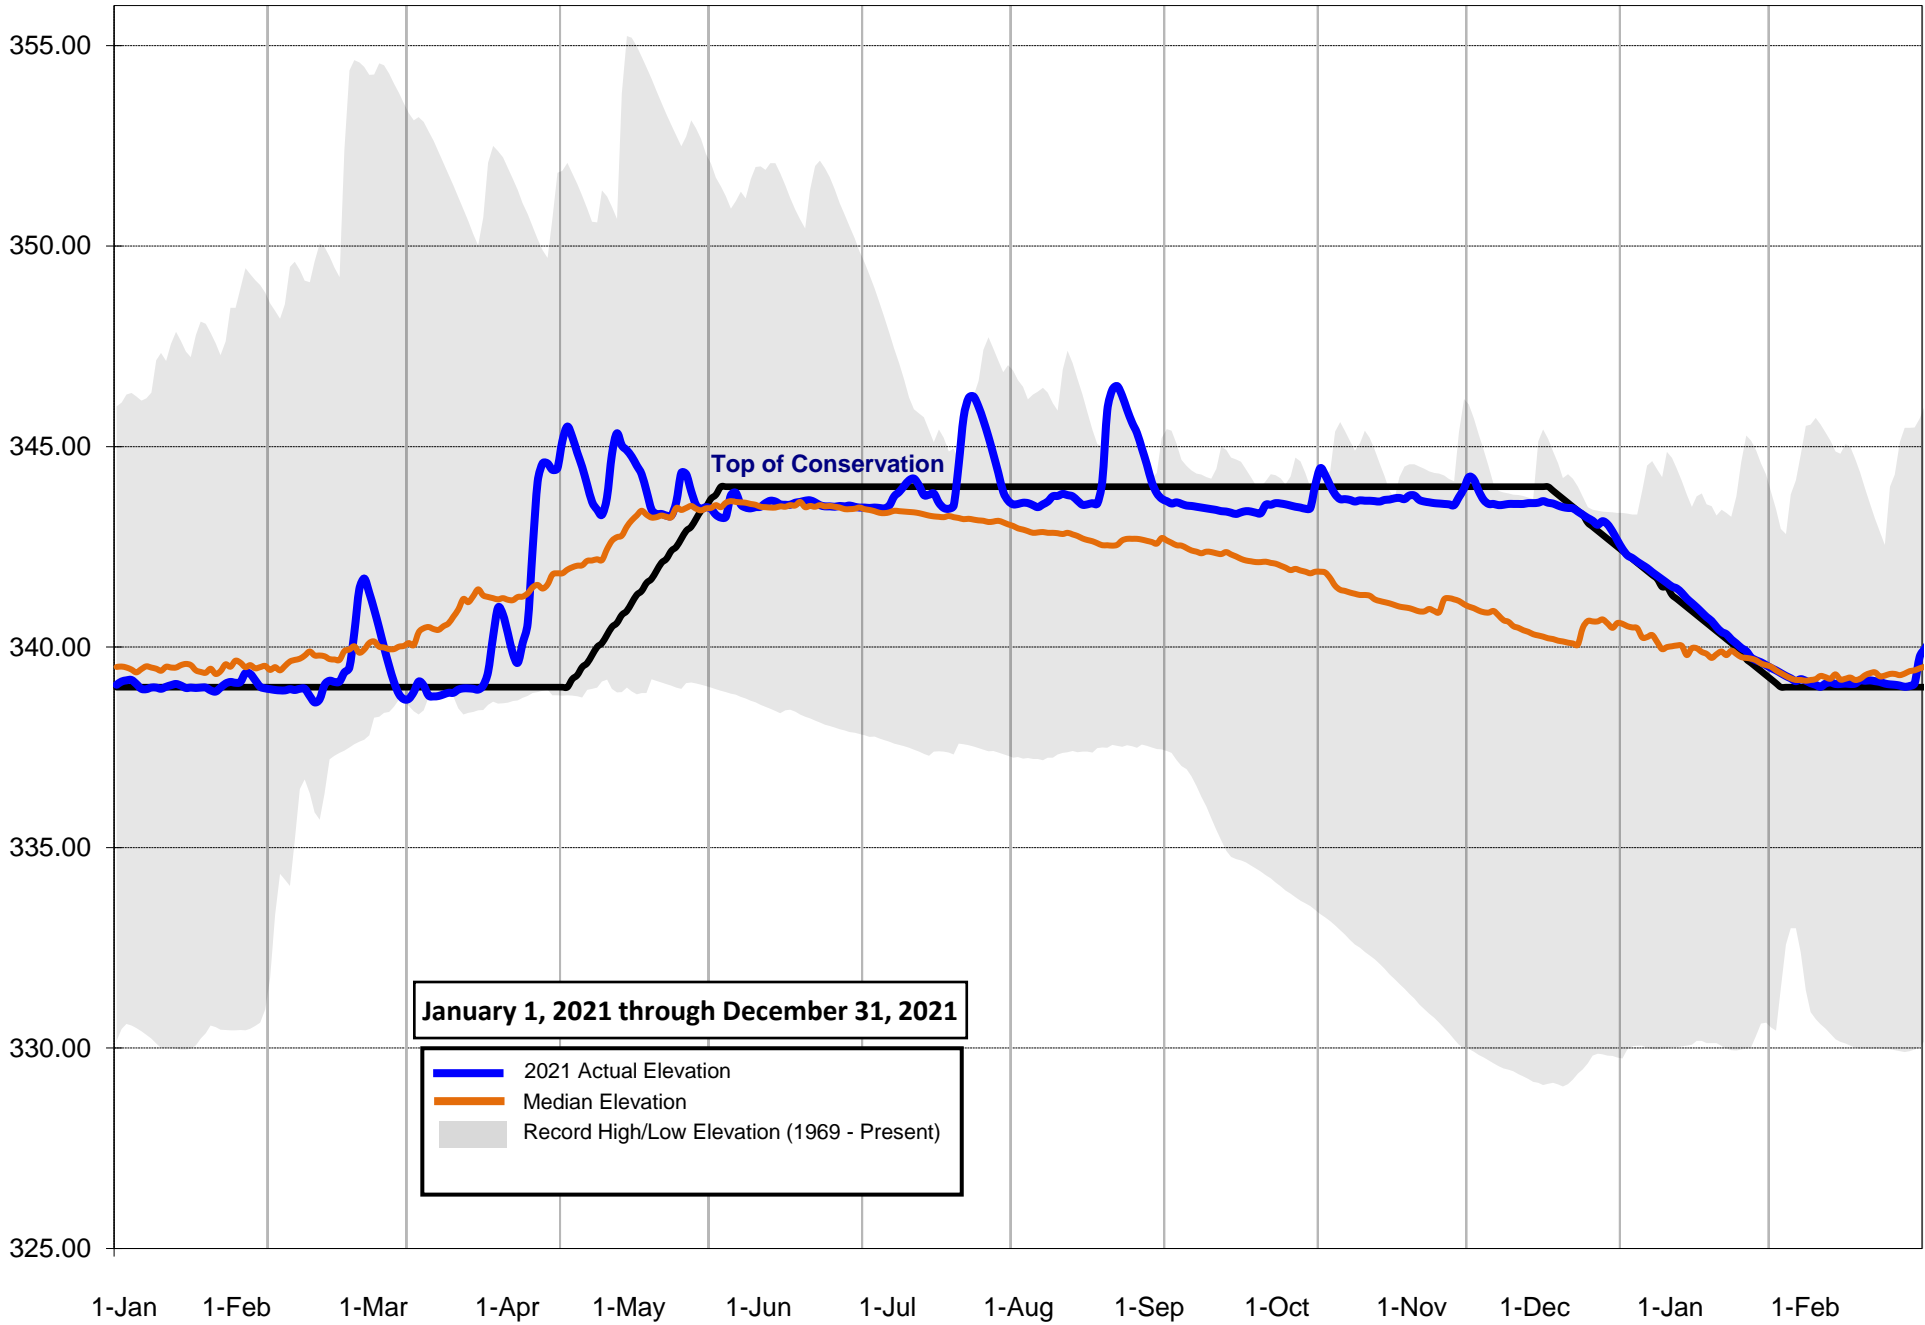

Okatibbee Actual 2021 Elevations

Elevation in FT MSL

January 1, 2021 through December 31, 2021

- 2021 Actual Elevation
- Median Elevation
- Record High/Low Elevation (1969 - Present)