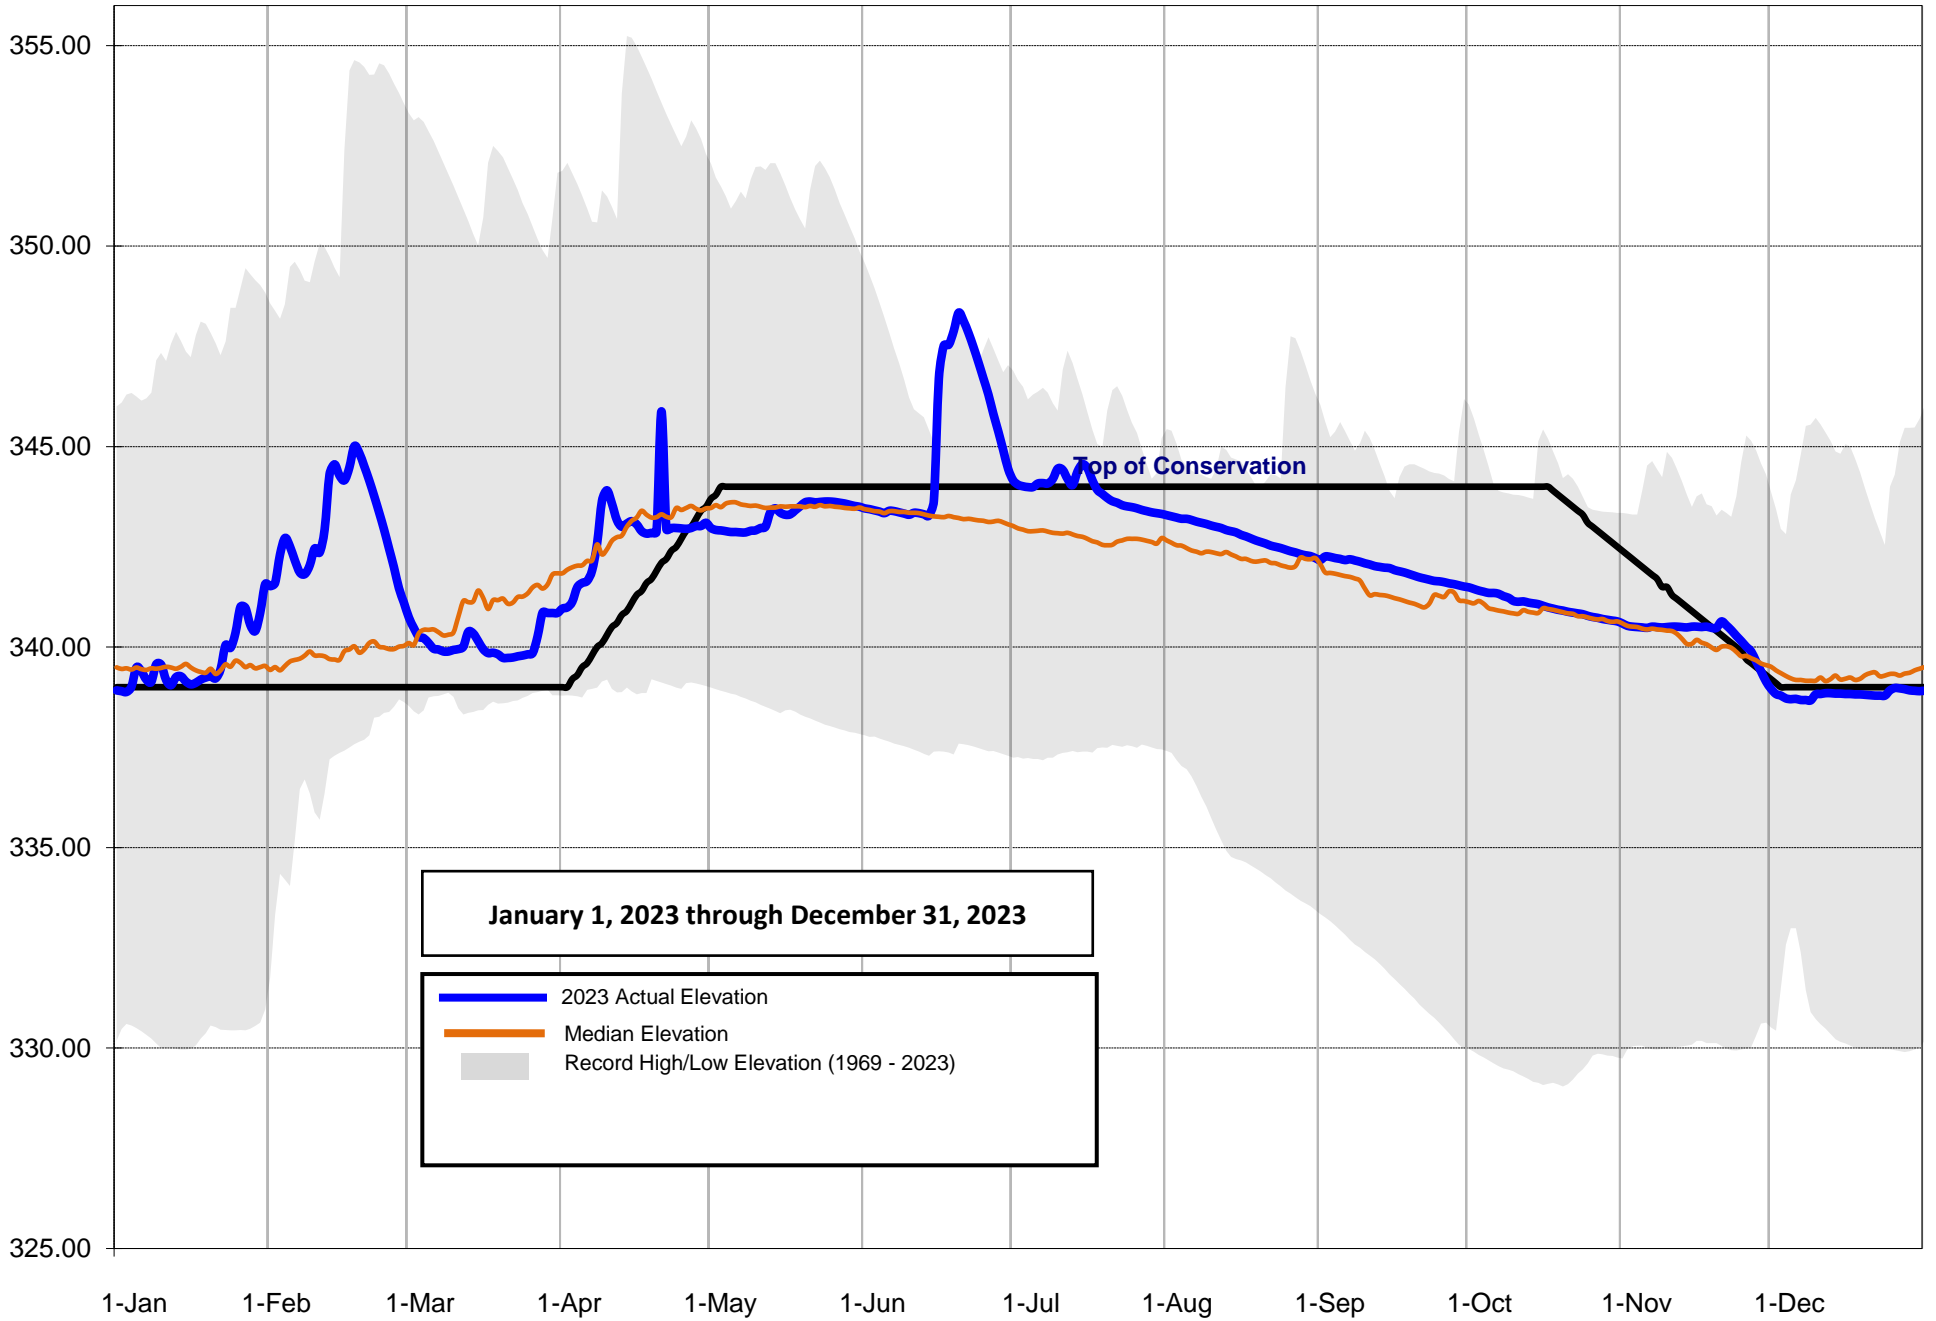

Okatibbee Actual 2023 Elevations

Elevation in FT MSL

January 1, 2023 through December 31, 2023

- 2023 Actual Elevation
- Median Elevation
- Record High/Low Elevation (1969 - 2023)