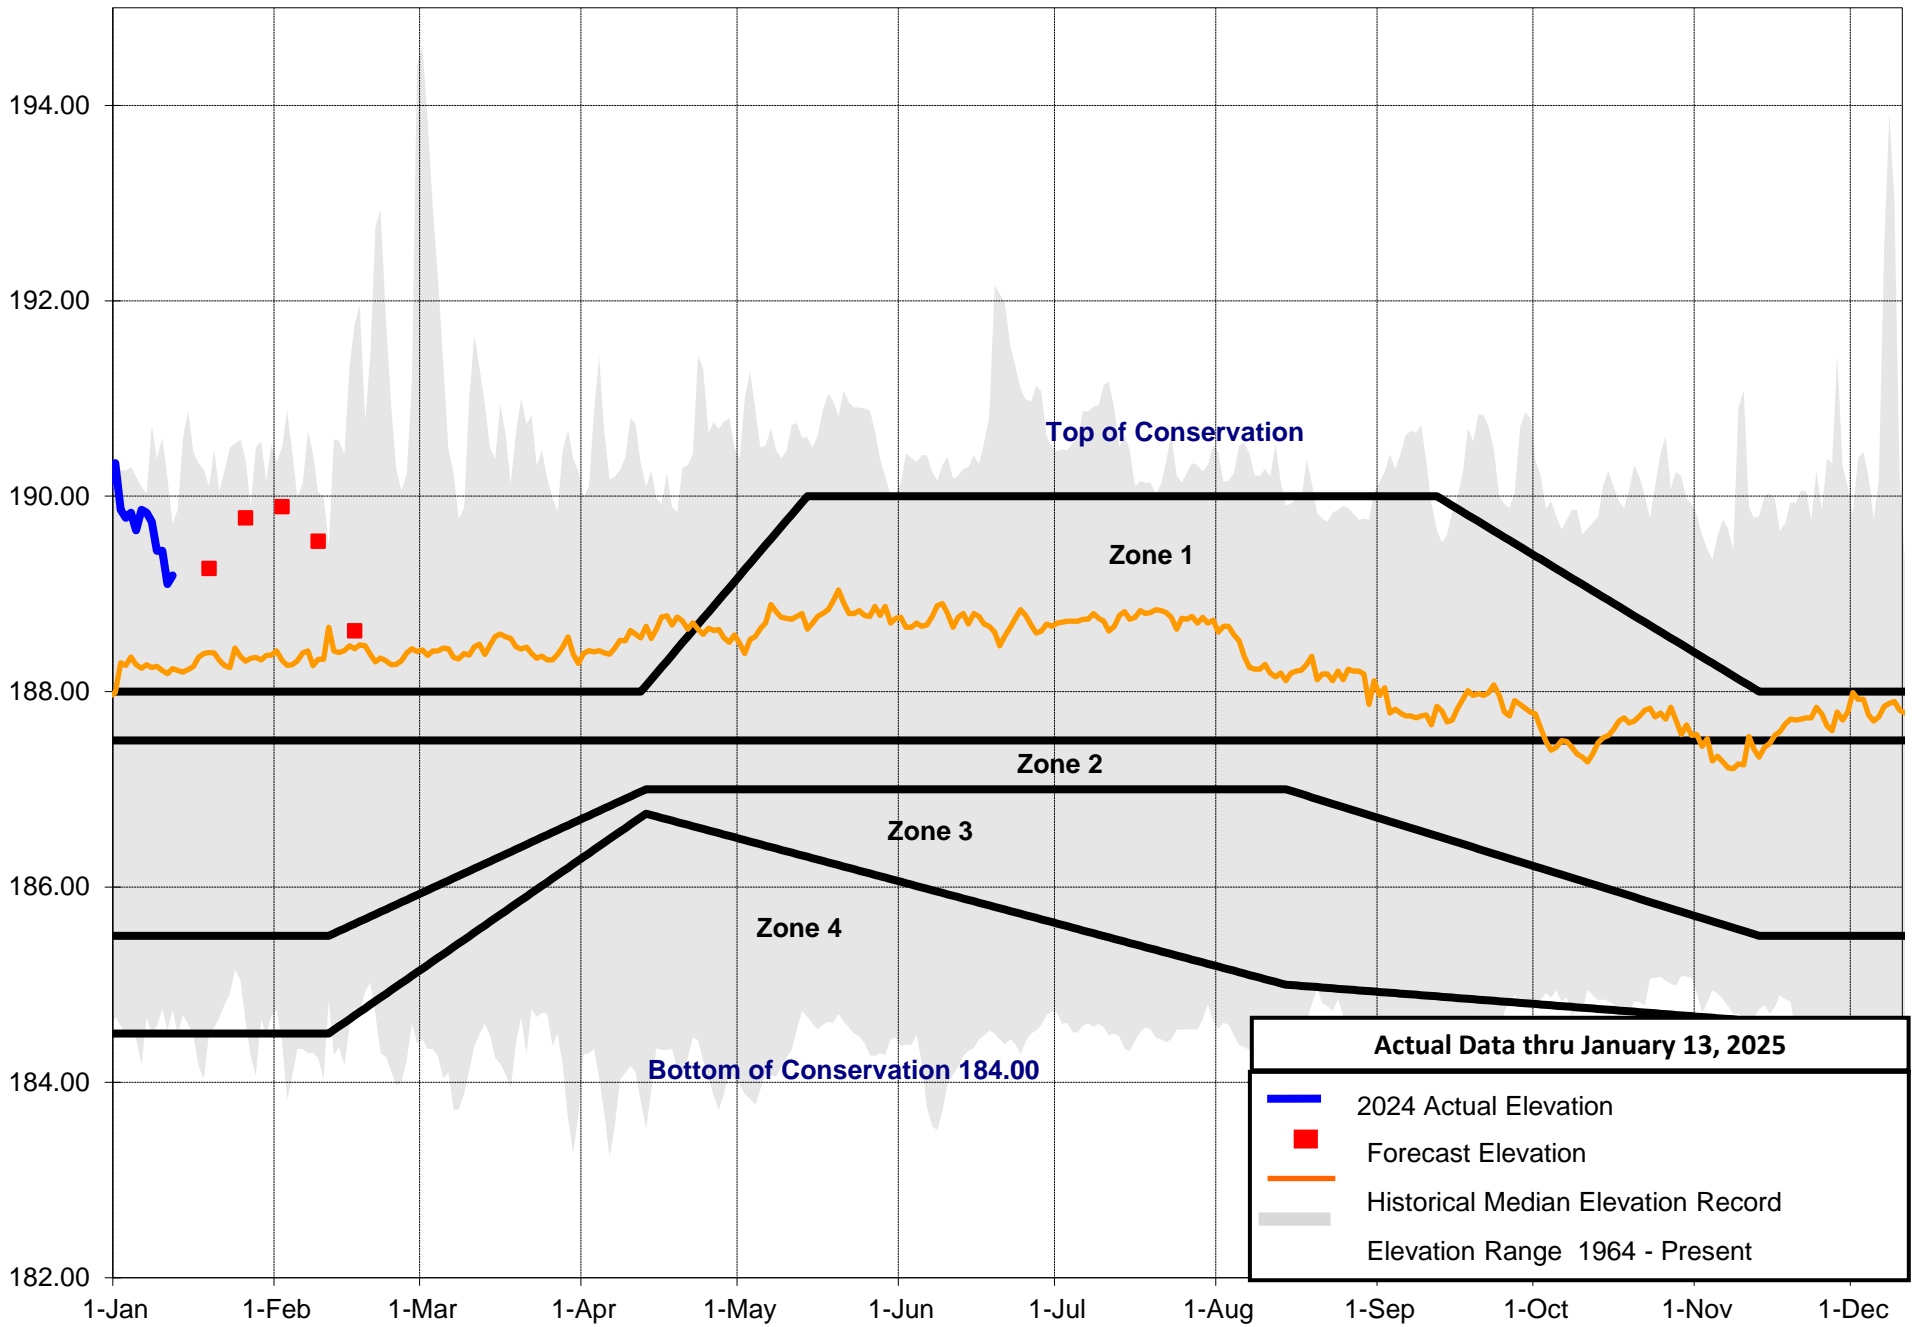

Elevation in FT NGVD

### W.F. George Action Zones and Actual 2024 Elevations

**Actual Data thru January 13, 2025**

- 2024 Actual Elevation
- Forecast Elevation
- Historical Median Elevation Record
- Elevation Range 1964 - Present